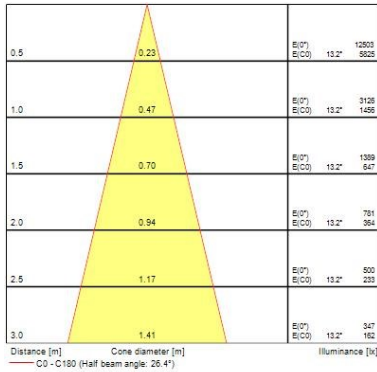

Myriad Adjustable Square - White with Silver bezel

MYRIAD ADJ SQUARE WHITE 3000K DALI SILVER BEZ
2056227

Mount	Ceiling recessed mounting
Environment	Indoor
Performance ambient temperature Tq (°C)	25
Warranty	5 years

Optical data

Fixture luminous flux (lm)	702
Luminaire efficacy (lm/W)	70
LOR (%)	100
Colour temperature (K)	3000
Light colour	Warm White
CRI (Ra)	90
Colour Variation Initial (SDCM)	SDCM3
Adjustable chromaticity	N
Photobiological Risk Group	RG1

Electrical data

Total power consumption (W)	10
Primary Supply/Product voltage - min (V)	230
Electrical protection	Class II
Drive current (mA)	250
Energy Efficiency Class (A->G) of contained light source	E
Nominal Frequency (Hz)	50/60Hz

Lifetime data

Lifespan L70 B50	100000
Lifespan L80 B20	100000
Lifespan L90 B10	68500

Physical data

Housing colour	White
IP rating	IP20
IK rating	IK02
Nominal Product Width (mm)	76
Weight (kg)	0.38
Recessed Depth (mm)	115

Packaging

Single packaging type	Carton
Product EAN number	5025768562275
Packaging single width (cm)	15.0
Packaging single depth (cm)	17.5
DUN14 (outer)	05025768562275
Packaging outer length / height (cm)	17.5

Myriad Adjustable Square - White with Silver bezel MYRIAD ADJ SQUARE WHITE 3000K DALI SILVER BEZ 2056227

PHOTOMETRY

TECHNICAL DRAWINGS