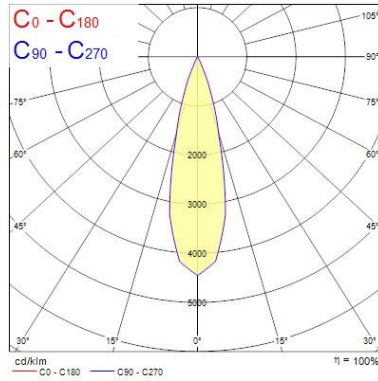

Myriad Adjustable Square - White with Silver bezel

MYRIAD ADJ SQUARE WHITE 3000K DALI SILVER BEZ
2056227

Mount	Ceiling recessed mounting
Environment	Indoor
Performance ambient temperature Tq (°C)	25
Warranty	5 years

Optical data

Fixture luminous flux (lm)	702
Luminaire efficacy (lm/W)	70
LOR (%)	100
Colour temperature (K)	3000
Light colour	Warm White
CRI (Ra)	90
Colour Variation Initial (SDCM)	SDCM3
Adjustable chromaticity	N
Photobiological Risk Group	RG1

Electrical data

Total power consumption (W)	10
Primary Supply/Product voltage - min (V)	230
Electrical protection	Class II
Drive current (mA)	250
Energy Efficiency Class (A->G) of contained light source	E
Nominal Frequency (Hz)	50/60Hz

Lifetime data

Lifespan L70 B50	100000
Lifespan L80 B20	100000
Lifespan L90 B10	68500

Physical data

Housing colour	White
IP rating	IP20
IK rating	IK02
Nominal Product Width (mm)	76
Weight (kg)	0.38
Recessed Depth (mm)	115

Packaging

Single packaging type	Carton
Product EAN number	5025768562275
Packaging single width (cm)	15.0
Packaging single depth (cm)	17.5
DUN14 (outer)	05025768562275
Packaging outer length / height (cm)	17.5

Myriad Adjustable Square - White with Silver bezel MYRIAD ADJ SQUARE WHITE 3000K DALI SILVER BEZ 2056227

PHOTOMETRY

TECHNICAL DRAWINGS