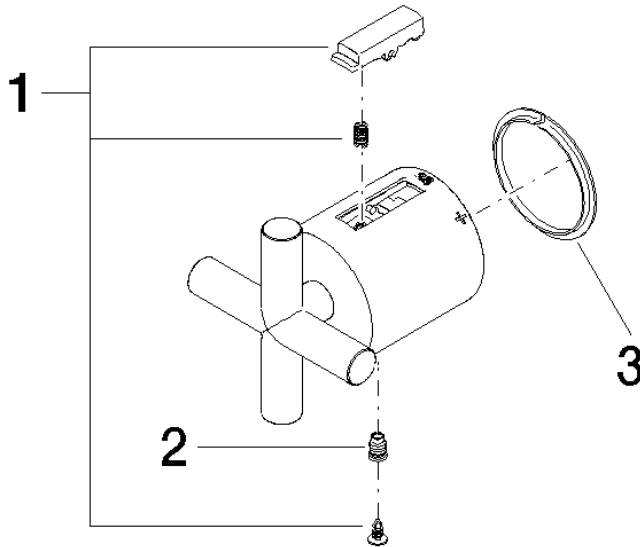

Handle - Chrome

SPARE PARTS

90 17 33 022 00 Product version from 4/1/2025

Handle - Chrome

SPARE PARTS

90 17 33 022 00 Product version from 4/1/2025

90 17 33 022 00 Product version from 4/1/2025

Parts for other finishes can be found here: Brushed Platinum

Spare parts list

No.	Item Number	Name	Quantity used	Delivery time
1	90 21 33 011 00-13	Repair kit for thermostat handle - black	1.00	14
3	90 28 10 193 00 90	Support ring for thermostat handle -	1.00	14
2	90 31 11 517 00 90	Bolt for thermostat handle M5 -	1.00	14