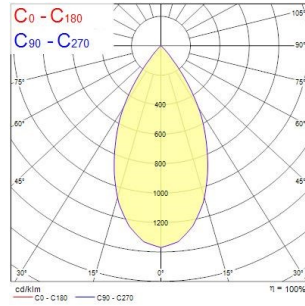

Expospot 70 fixed

EXPOSPOT 70 FIXED RA90 4000K WB WHITE

2070020

Product features

- Integrated LED fixed accent downlight, single head, ideal for retail and display applications, die-cast aluminium body, passive cooling, beam angle: 52°, optics: aluminium reflector and lens combination, colour temperature: 4000K neutral white, total system power: 21W, total fixture output: 1988lm, 95lm/W, LOR: 100%, colour rendering: Ra 90 typical, LED Chromacity: 3 step MacAdam ellipse, IR/UV free light source without heat radiation, operating voltage: 220-240V / 50-60Hz, electronic driver, non-dimmable, electrical protection: CLASS II, ingress protection rating: IP20, suitable for internal environment only, ceiling cut-out: 100mm, dimensions: 110x101mm, weight: 0.52kg.

PRODUCT OVERVIEW

Product name	EXPOSPOT 70 FIXED RA90 4000K WB WHITE
Technology	LED
Cap/Base	N/A
Housing	Aluminium
Mount	Ceiling recessed mounting
Fixture rating	Enclosed
General application	Hospitality, Museums & Galleries, Retail
ETIM Class	EC001744
Warranty	5 years
Fixture luminous flux (lm)	1988
Luminaire efficacy (lm/W)	95
LOR (%)	100
Colour temperature (K)	4000
Light colour	Neutral White
CRI (Ra)	90
Colour Variation Initial (SDCM)	SDCM3
Beam Angle (°)	52
Photobiological Risk Group	RG1
Total power consumption (W)	21
Electrical protection	Class II
Control gear type	Electronic ballast
Control gear mounting	Remote
Dimmable	No
Dimming method	N/A
Housing colour	White
IP rating	IP20
IK rating	IK02
Product EAN number	5025768700202

PHOTOMETRY

Expospot 70 fixed EXPOSPOT 70 FIXED RA90 4000K WB WHITE 2070020

TECHNICAL DRAWINGS