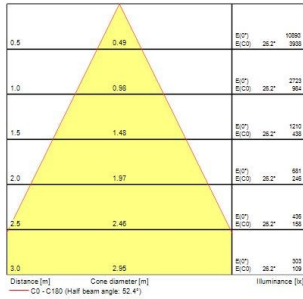

Expospot 70 fixed

EXPOSPOT 70 FIXED RA90 4000K WB WHITE

2070020

Product features

- Integrated LED fixed accent downlight, single head, ideal for retail and display applications, die-cast aluminium body, passive cooling, beam angle: 52°, optics: aluminium reflector and lens combination, colour temperature: 4000K neutral white, total system power: 21W, total fixture output: 1988lm, 95lm/W, LOR: 100%, colour rendering: Ra 90 typical, LED Chromacity: 3 step MacAdam ellipse, IR/UV free light source without heat radiation, operating voltage: 220-240V / 50-60Hz, electronic driver, non-dimmable, electrical protection: CLASS II, ingress protection rating: IP20, suitable for internal environment only, ceiling cut-out: 100mm, dimensions: 110x101mm, weight: 0.52kg.

PRODUCT OVERVIEW

Product name	EXPOSPOT 70 FIXED RA90 4000K WB WHITE
Technology	LED
Cap/Base	N/A
Housing	Aluminium
Mount	Ceiling recessed mounting
Fixture rating	Enclosed
General application	Hospitality, Museums & Galleries, Retail
ETIM Class	EC001744
Warranty	5 years
Fixture luminous flux (lm)	1988
Luminaire efficacy (lm/W)	95
LOR (%)	100
Colour temperature (K)	4000
Light colour	Neutral White
CRI (Ra)	90
Colour Variation Initial (SDCM)	SDCM3
Beam Angle (°)	52
Photobiological Risk Group	RG1
Total power consumption (W)	21
Electrical protection	Class II
Control gear type	Electronic ballast
Control gear mounting	Remote
Dimmable	No
Dimming method	N/A
Housing colour	White
IP rating	IP20
IK rating	IK02
Product EAN number	5025768700202

PHOTOMETRY

Expospot 70 fixed EXPOSPOT 70 FIXED RA90 4000K WB WHITE 2070020

TECHNICAL DRAWINGS