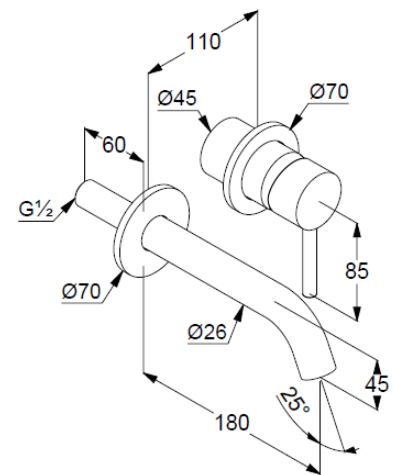

concealed single lever basin mixer

Ref.: 38244N076

concealed single lever basin mixer

projection 180mm

trim set without pre-installation set

for pre-installation set KLUDI Ref.: 38243

wall mounted

solid lever, metal

aerator, S-Pointer M24 PCA

flow rate at 3 bar 5 l/min.

fixed spout

EU taxonomy: max. 6 l/min. -

Substantial Contribution (SC) possible

### Produktabbildung/ Product picture

### Maßzeichnung/ Dimensional drawing