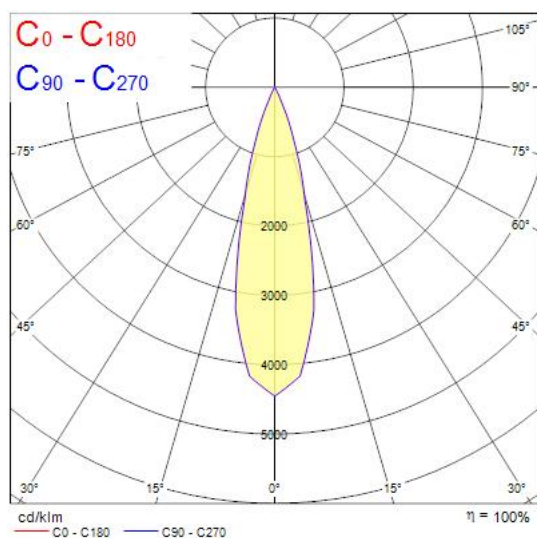

Concord

MYRIAD ADJ SQUARE WHITE 3000K PHDIM SILVER BEZ 2056226

IP rating	IP20
IK rating	IK02
Product EAN number	5025768562268
Warranty	5 years

Photometry