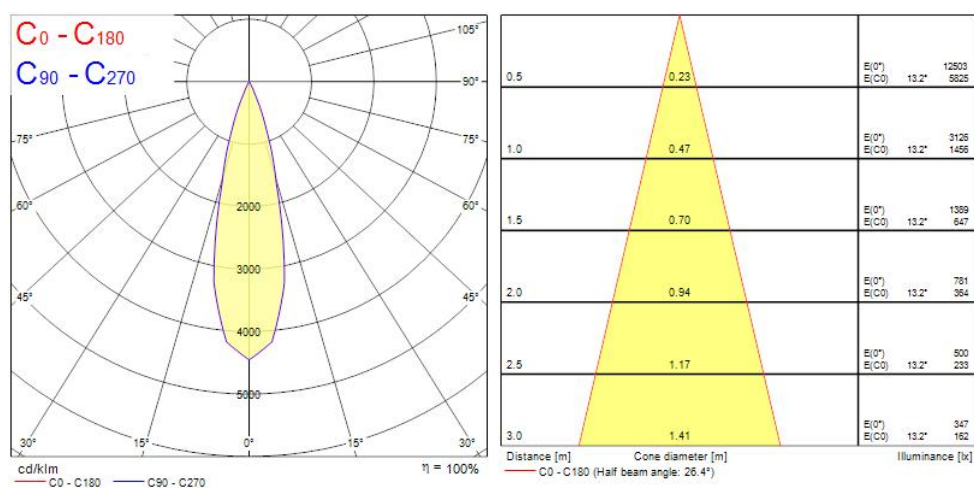

Concord

MYRIAD ADJ SQUARE WHITE 3000K PHDIM SILVER BEZ 2056226

IP rating	IP20
IK rating	IK02
Product EAN number	5025768562268
Warranty	5 years

Photometry