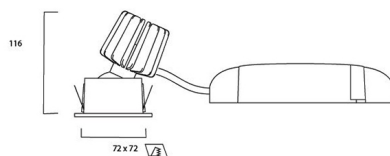

Technical drawings

Dimensions (mm)