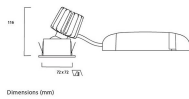

PHOTOMETRY

Myriad Adjustable Square - White with Silver bezel

MYRIAD ADJ SQUARE WHITE 3000K PHDIM SILVER BEZ
2056226

0.5	0.23	E(0°) E(C0)	13.2°	1260 928
1.0	0.47	E(0°) E(C0)	13.2°	318 149
1.5	0.70	E(0°) E(C0)	13.2°	139 64
2.0	0.94	E(0°) E(C0)	13.2°	75 34
2.5	1.17	E(0°) E(C0)	13.2°	50 23
3.0	1.41	E(0°) E(C0)	13.2°	37 16

Distance [m] Cone diameter [m] Illuminance [lx]
C0-C180 (Half beam angle: 26.4°)

TECHNICAL DRAWINGS

Dimensions (mm)