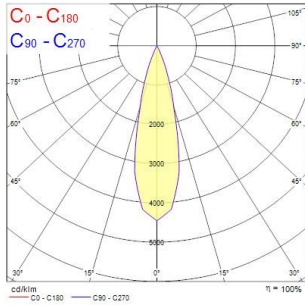

Myriad Adjustable Square - White with Silver bezel

MYRIAD ADJ SQUARE WHITE 3000K PHDIM SILVER BEZ
2056226

PRODUCT OVERVIEW

Product name	MYRIAD ADJ SQUARE WHITE 3000K PHDIM SILVER BEZ
Technology	LED
Cap/Base	N/A
Housing	PC Polycarbonate
Mount	Ceiling recessed mounting
Environment	Indoor
Warranty	5 years
Fixture luminous flux (lm)	702
Luminaire efficacy (lm/W)	70
LOR (%)	100
Colour temperature (K)	3000
Light colour	Warm White
CRI (Ra)	90
Colour Variation Initial (SDCM)	SDCM3
Photobiological Risk Group	RG1
Total power consumption (W)	10
Electrical protection	Class II
Housing colour	White
IP rating	IP20
IK rating	IK02
Product EAN number	5025768562268

PHOTOMETRY

Myriad Adjustable Square - White with Silver bezel

MYRIAD ADJ SQUARE WHITE 3000K PHDIM SILVER BEZ
2056226

0.5	0.23	E(0°) E(C0)	13.2°	1260 928
1.0	0.47	E(0°) E(C0)	13.2°	318 149
1.5	0.70	E(0°) E(C0)	13.2°	139 64
2.0	0.94	E(0°) E(C0)	13.2°	75 34
2.5	1.17	E(0°) E(C0)	13.2°	50 23
3.0	1.41	E(0°) E(C0)	13.2°	37 16

Distance [m] Cone diameter [m] Illuminance [lx]
C0-C180 (Half beam angle: 26.4°)

TECHNICAL DRAWINGS

Dimensions (mm)