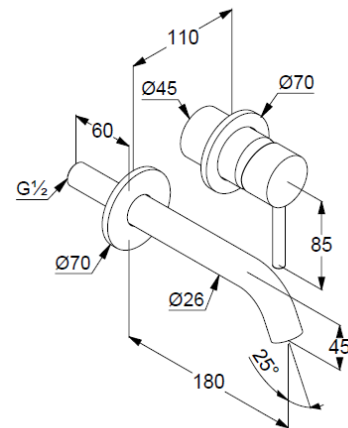

Technische Daten/ Technical Data

KLUDI BOZZ

concealed single lever basin mixer
DN 15

Ref.: 38244N576

Finishes:

N5 Stainless Brushed Nickel PVD

Product description

Manufacturer KLUDI GmbH & Co. KG

Typ: KLUDI BOZZ

concealed single lever basin mixer

Ref.: 38244N576

concealed single lever basin mixer

projection 180mm

trim set without pre-installation set

for pre-installation set KLUDI Ref.: 38243

wall mounted

solid lever, metal

aerator, S-Pointer M24 PCA

flow rate at 3 bar 5 l/min.

fixed spout

EU taxonomy: max. 6 l/min. -

Substantial Contribution (SC) possible

Produktabbildung/ Product picture

Maßzeichnung/ Dimensional drawing