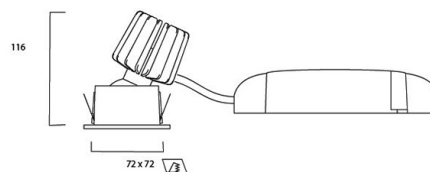

Product Overview

| | |
|---------------------------------|--|
| Product name | MYRIAD ADJ SQUARE WHITE 3000K DALI WHITE BEZ |
| Technology | LED |
| Cap/Base | N/A |
| Housing | PC Polycarbonate |
| Mount | Ceiling recessed mounting |
| Environment | Indoor |
| Fixture luminous flux (lm) | 702 |
| Luminaire efficacy (lm/W) | 70 |
| LOR (%) | 100 |
| Colour temperature (K) | 3000 |
| Light colour | Warm White |
| CRI (Ra) | 90 |
| Colour Variation Initial (SDCM) | 3 |
| Photobiological Risk Group | RG1 |
| Total power consumption (W) | 10 |
| Electrical protection | Class II |
| Control gear mounting | Integral |
| Housing colour | White |
| IP rating | IP20 |
| IK rating | IK02 |

Dimensions (mm)