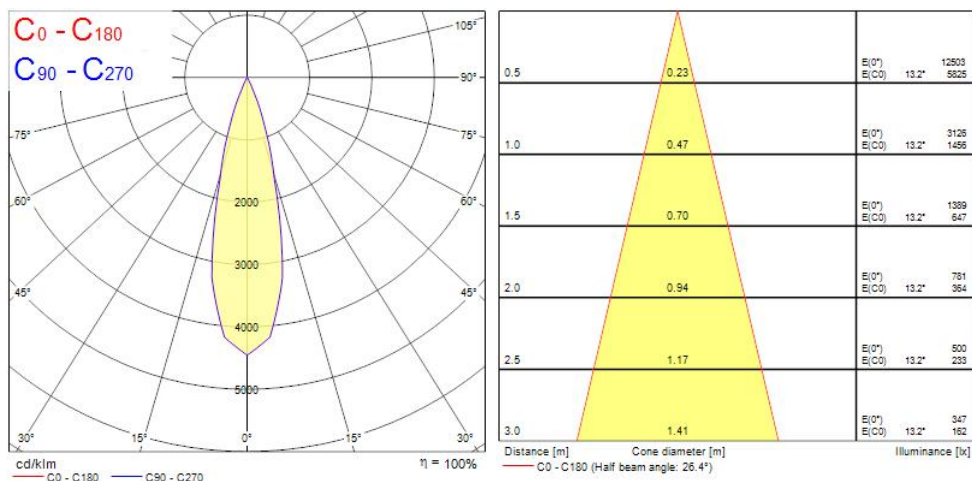

Concord

MYRIAD ADJ SQUARE WHITE 3000K DALI WHITE BEZ 2056225

Product EAN number

5025768562251

Warranty

5 years

Photometry

Technical drawings