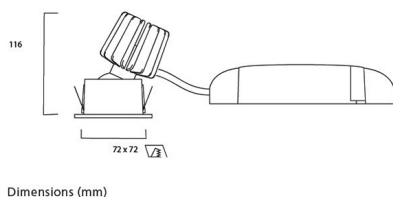

Concord

MYRIAD ADJ SQUARE WHITE 3000K DALI WHITE BEZ 2056225

Product EAN number

5025768562251

Warranty

5 years

Photometry

Technical drawings

Data table