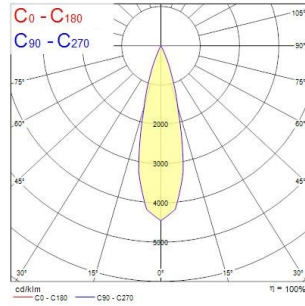

Myriad Adjustable Square - White with White bezel

MYRIAD ADJ SQUARE WHITE 3000K DALI WHITE BEZ
2056225

PRODUCT OVERVIEW

Product name	MYRIAD ADJ SQUARE WHITE 3000K DALI WHITE BEZ
Technology	LED
Cap/Base	N/A
Housing	PC Polycarbonate
Mount	Ceiling recessed mounting
Environment	Indoor
Warranty	5 years
Fixture luminous flux (lm)	702
Luminaire efficacy (lm/W)	70
LOR (%)	100
Colour temperature (K)	3000
Light colour	Warm White
CRI (Ra)	90
Colour Variation Initial (SDCM)	SDCM3
Photobiological Risk Group	RG1
Total power consumption (W)	10
Electrical protection	Class II
Control gear mounting	Integral
Housing colour	White
IP rating	IP20
IK rating	IK02
Product EAN number	5025768562251

PHOTOMETRY

Myriad Adjustable Square - White with White bezel

MYRIAD ADJ SQUARE WHITE 3000K DALI WHITE BEZ
2056225

TECHNICAL DRAWINGS