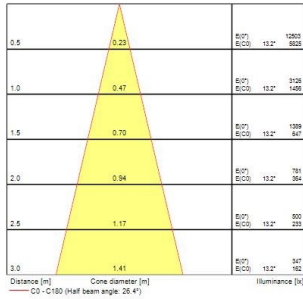

Myriad Adjustable Square - White with White bezel

MYRIAD ADJ SQUARE WHITE 3000K DALI WHITE BEZ
2056225

PRODUCT OVERVIEW

Product name	MYRIAD ADJ SQUARE WHITE 3000K DALI WHITE BEZ
Technology	LED
Cap/Base	N/A
Housing	PC Polycarbonate
Mount	Ceiling recessed mounting
Environment	Indoor
Warranty	5 years
Fixture luminous flux (lm)	702
Luminaire efficacy (lm/W)	70
LOR (%)	100
Colour temperature (K)	3000
Light colour	Warm White
CRI (Ra)	90
Colour Variation Initial (SDCM)	SDCM3
Photobiological Risk Group	RG1
Total power consumption (W)	10
Electrical protection	Class II
Control gear mounting	Integral
Housing colour	White
IP rating	IP20
IK rating	IK02
Product EAN number	5025768562251

PHOTOMETRY

Myriad Adjustable Square - White with White bezel

MYRIAD ADJ SQUARE WHITE 3000K DALI WHITE BEZ
2056225

TECHNICAL DRAWINGS