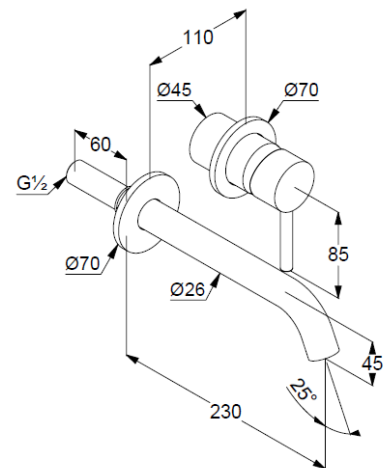

concealed single lever basin mixer

Ref.: 38245N076

concealed single lever basin mixer

projection 230mm

trim set without pre-installation set

for pre-installation set KLUDI Ref.: 38243

wall mounted

solid lever, metal

aerator, S-Pointer M24 PCA

flow rate at 3 bar 5 l/min.

fixed spout

EU taxonomy: max. 6 l/min. -

Substantial Contribution (SC) possible

## Produktabbildung/ Product picture

## Maßzeichnung/ Dimensional drawing