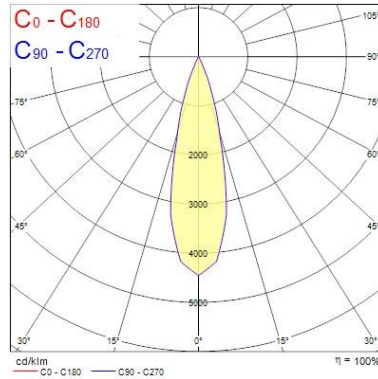

Lifetime data

Lifespan L70 B50	100000
Lifespan L80 B20	100000
Lifespan L90 B10	68500

Physical data

Housing colour	White
IP rating	IP20
IK rating	IK02
Nominal Product Width (mm)	76
Weight (kg)	0.38
Recessed Depth (mm)	115

PHOTOMETRY

Myriad Adjustable Square - White with White bezel MYRIAD ADJ SQUARE WHITE 3000K DALI WHITE BEZ 2056225

0.5	0.23	E(0°) E(C0)	12503 8525
1.0	0.47	E(0°) E(C0)	3126 1456
1.5	0.70	E(0°) E(C0)	1359 647
2.0	0.94	E(0°) E(C0)	791 364
2.5	1.17	E(0°) E(C0)	500 233
3.0	1.41	E(0°) E(C0)	347 162

Distance [m] Cone diameter [m] Illuminance [lx]

— C0 - C180 (Half beam angle: 26.4°)

TECHNICAL DRAWINGS

Dimensions (mm)