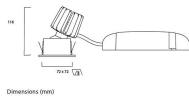

Packaging

Single packaging type	Carton
Product EAN number	5025768562251
Packaging single width (cm)	15.0
Packaging single depth (cm)	17.5
DUN14 (outer)	05025768562251
Packaging outer length / height (cm)	17.5

PHOTOMETRY

Myriad Adjustable Square - White with White bezel MYRIAD ADJ SQUARE WHITE 3000K DALI WHITE BEZ 2056225

0.5	0.23	E(0°) E(C0)	12503 8525
1.0	0.47	E(0°) E(C0)	3126 1456
1.5	0.70	E(0°) E(C0)	1359 647
2.0	0.94	E(0°) E(C0)	791 364
2.5	1.17	E(0°) E(C0)	500 233
3.0	1.41	E(0°) E(C0)	347 162

Distance [m] Cone diameter [m] Illuminance [lx]

— C0 - C180 (Half beam angle: 26.4°)

TECHNICAL DRAWINGS

Dimensions (mm)