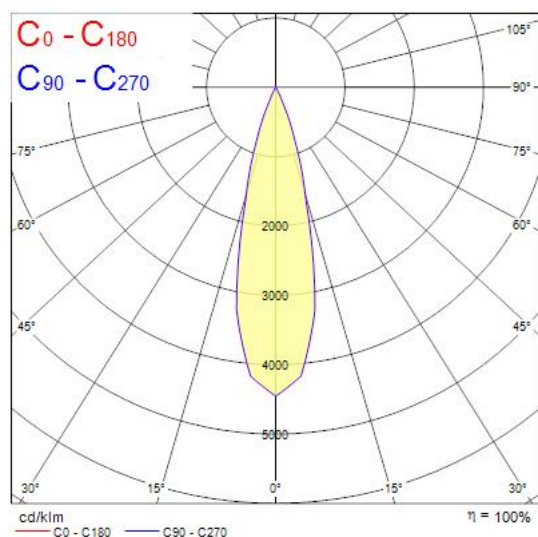

Concord

MYRIAD ADJ SQUARE WHITE 3000K PHDIM WHITE BEZ
2056224

Product EAN number

5025768562244

Warranty

5 years

Photometry