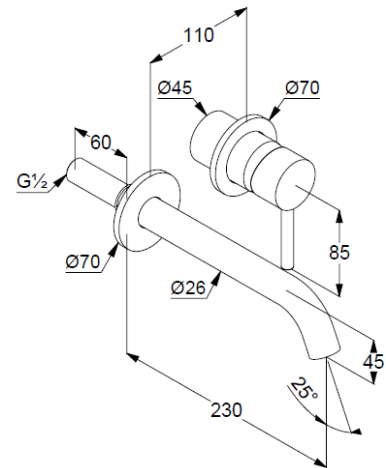

concealed single lever basin mixer

Ref.: 38245N576

concealed single lever basin mixer

projection 230mm

trim set without pre-installation set

for pre-installation set KLUDI Ref.: 38243

wall mounted

solid lever, metal

aerator, S-Pointer M24 PCA

flow rate at 3 bar 5 l/min.

fixed spout

EU taxonomy: max. 6 l/min. -

Substantial Contribution (SC) possible

### Produktabbildung/ Product picture

### Maßzeichnung/ Dimensional drawing