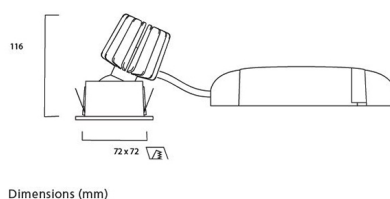

Technical drawings