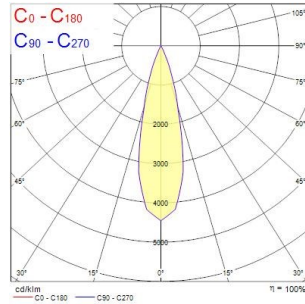

Myriad Adjustable Square - White with White bezel

MYRIAD ADJ SQUARE WHITE 3000K PHDIM WHITE BEZ
2056224

PRODUCT OVERVIEW

Product name	MYRIAD ADJ SQUARE WHITE 3000K PHDIM WHITE BEZ
Technology	LED
Cap/Base	N/A
Housing	PC Polycarbonate
Mount	Ceiling recessed mounting
Environment	Indoor
E-number FI	4278841
Warranty	5 years
Fixture luminous flux (lm)	702
Luminaire efficacy (lm/W)	70
LOR (%)	100
Colour temperature (K)	3000
Light colour	Warm White
CRI (Ra)	90
Colour Variation Initial (SDCM)	SDCM3
Photobiological Risk Group	RG1
Total power consumption (W)	10
Electrical protection	Class II
Housing colour	White
IP rating	IP20
IK rating	IK02
Product EAN number	5025768562244

PHOTOMETRY

Myriad Adjustable Square - White with White bezel

MYRIAD ADJ SQUARE WHITE 3000K PHDIM WHITE BEZ
2056224

TECHNICAL DRAWINGS