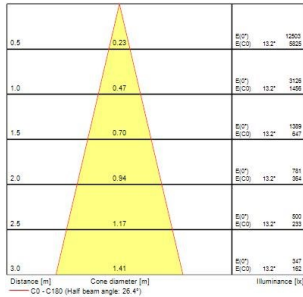

Myriad Adjustable Square - White with White bezel

MYRIAD ADJ SQUARE WHITE 3000K PHDIM WHITE BEZ
2056224

PRODUCT OVERVIEW

Product name	MYRIAD ADJ SQUARE WHITE 3000K PHDIM WHITE BEZ
Technology	LED
Cap/Base	N/A
Housing	PC Polycarbonate
Mount	Ceiling recessed mounting
Environment	Indoor
E-number FI	4278841
Warranty	5 years
Fixture luminous flux (lm)	702
Luminaire efficacy (lm/W)	70
LOR (%)	100
Colour temperature (K)	3000
Light colour	Warm White
CRI (Ra)	90
Colour Variation Initial (SDCM)	SDCM3
Photobiological Risk Group	RG1
Total power consumption (W)	10
Electrical protection	Class II
Housing colour	White
IP rating	IP20
IK rating	IK02
Product EAN number	5025768562244

PHOTOMETRY

Myriad Adjustable Square - White with White bezel

MYRIAD ADJ SQUARE WHITE 3000K PHDIM WHITE BEZ
2056224

TECHNICAL DRAWINGS