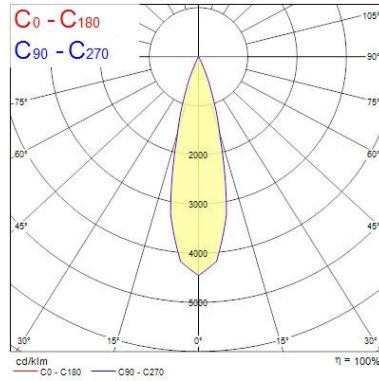

Lifetime data

Lifespan L70 B50	100000
Lifespan L80 B20	100000
Lifespan L90 B10	68500

Physical data

Housing colour	White
IP rating	IP20
IK rating	IK02
Nominal Product Width (mm)	76
Weight (kg)	0.38
Recessed Depth (mm)	115

PHOTOMETRY

Myriad Adjustable Square - White with White bezel MYRIAD ADJ SQUARE WHITE 3000K PHDIM WHITE BEZ 2056224

0.5	0.23	E(0°) E(C0)	12503 8525
1.0	0.47	E(0°) E(C0)	3126 1456
1.5	0.70	E(0°) E(C0)	1359 647
2.0	0.94	E(0°) E(C0)	791 364
2.5	1.17	E(0°) E(C0)	500 233
3.0	1.41	E(0°) E(C0)	347 162

Distance [m] Cone diameter [m] Illuminance [lx]

— C0 - C180 (Half beam angle: 26.4°)

TECHNICAL DRAWINGS

Dimensions (mm)