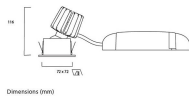

Packaging

Single packaging type	Carton
Product EAN number	5025768562244
Packaging single width (cm)	15.0
Packaging single depth (cm)	17.5
DUN14 (outer)	05025768562244
Packaging outer length / height (cm)	17.5

PHOTOMETRY

Myriad Adjustable Square - White with White bezel MYRIAD ADJ SQUARE WHITE 3000K PHDIM WHITE BEZ 2056224

0.5	0.23	E(0°) E(C0)	12503 8525
1.0	0.47	E(0°) E(C0)	3126 1456
1.5	0.70	E(0°) E(C0)	1359 647
2.0	0.94	E(0°) E(C0)	791 364
2.5	1.17	E(0°) E(C0)	500 233
3.0	1.41	E(0°) E(C0)	347 162

Distance [m] Cone diameter [m] Illuminance [lx]

— C0 - C180 (Half beam angle: 26.4°)

TECHNICAL DRAWINGS

Dimensions (mm)