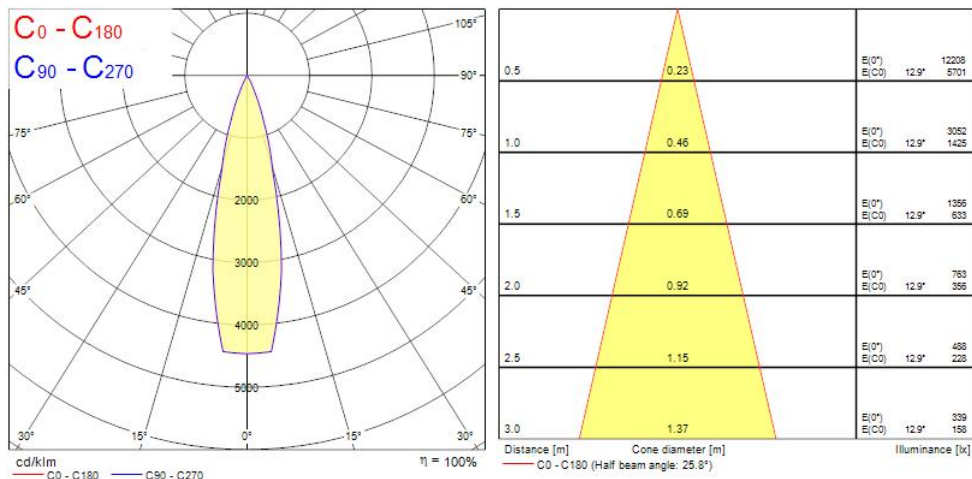

Concord

MYRIAD ADJ ROUND BLACK 4000K DALI SILVER BEZ 2056223

Warranty

5 years

Photometry

Technical drawings