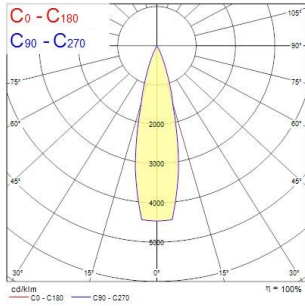

Myriad Adjustable Round - Black with Silver bezel

MYRIAD ADJ ROUND BLACK 4000K DALI SILVER BEZ

2056223

PRODUCT OVERVIEW

Product name	MYRIAD ADJ ROUND BLACK 4000K DALI SILVER BEZ
Technology	LED
Cap/Base	N/A
Housing	PC Polycarbonate
Mount	Ceiling recessed mounting
Environment	Indoor
Warranty	5 years
Fixture luminous flux (lm)	684
Luminaire efficacy (lm/W)	68
LOR (%)	100
Colour temperature (K)	4000
Light colour	Neutral White
CRI (Ra)	90
Colour Variation Initial (SDCM)	SDCM3
Photobiological Risk Group	RG1
Total power consumption (W)	10
Electrical protection	Class II
Housing colour	Black
IP rating	IP20
IK rating	IK02
Product EAN number	5025768562237

PHOTOMETRY

Myriad Adjustable Round - Black with Silver bezel MYRIAD ADJ ROUND BLACK 4000K DALI SILVER BEZ 2056223

Distance [m]	Cone diameter [m]	E(0°) E(C0)	E(30°) E(C90)	Beam diameter [m]	Illuminance [lx]
0.5	0.23	8071	5100	12.9"	12208 8701
1.0	0.46	5071	3200	12.9"	3062 1422
1.5	0.69	5071	2133	12.9"	1388 811
2.0	0.92	5071	1575	12.9"	761 388
2.5	1.15	5071	1229	12.9"	488 288
3.0	1.37	5071	1015	12.9"	378 188

Distance [m] Cone diameter [m]
 C0 - C180 (Half beam angle: 25.8°)

TECHNICAL DRAWINGS