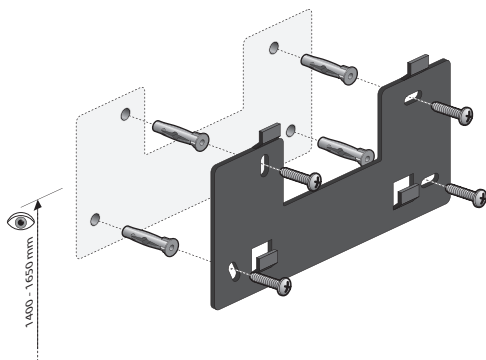

The internal video unit is easy to install and configure. The internal video unit can only be used in combination with the access control module 510-21400 and one or maximum two 2-wire external video unit(s) 510-31001.

## Technical data

Internal video unit 2-wire.

- wiring: 2-wire
- screen resolution: 1024 x 600
- screen size: 7"
- Protection degree: IP20
- Finishing colour: black
- Dimensions (HxWxD): 115.2 x 179 x 25.5 mm

## Dimensions

**niko**