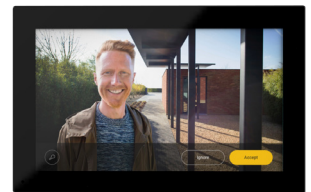

Internal video unit 2-wire

510-50000

4 year warranty

This wall-mounted touchscreen allows you to communicate with callers at your door through a built-in microphone and speakers. See who is calling and unlock the door. Use the 'Peek outside' functionality to look outside whenever you want. Missed calls? A feedback LED notifies you of any unanswered calls. Check your call history of short video snippets to see who wanted to visit you.

The internal video unit is easy to install and configure. The internal video unit can only be used in combination with the access control module 510-21400 and one or maximum two 2-wire external video unit(s) 510-31001.