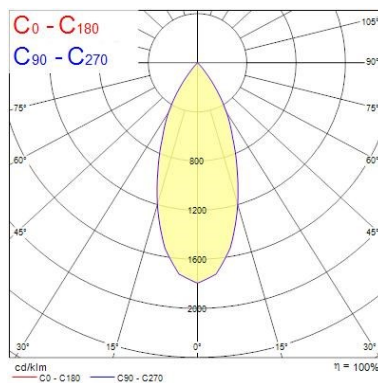

Expospot 70 fixed

EXPOSPOT 70 FIXED RA90 4000K MB WHITE
2070019

Max. products per 20A B Breaker 42

Lifetime data

Lifespan L70 B50	100000
Lifespan L80 B20	100000
Lifespan L90 B10	54500

Physical data

Housing colour	White
IP rating	IP20
IK rating	IK02
Nominal Product Width (mm)	110
Nominal Product Height (mm)	101
Cutout Dimensions (W x L in mm or Diameter in mm)	100
Weight (kg)	0.52
Recessed Depth (mm)	101

Packaging

Single packaging type	Carton
Product EAN number	5025768700196
Packaging single length / height (cm)	18.0
Packaging single width (cm)	18.0
Packaging single depth (cm)	16.0
DUN14 (outer)	05025768700196
Units per outer package	1
Packaging outer length / height (cm)	18.0
Packaging outer width (cm)	18.0
Packaging outer depth (cm)	16.0

PHOTOMETRY

TECHNICAL DRAWINGS