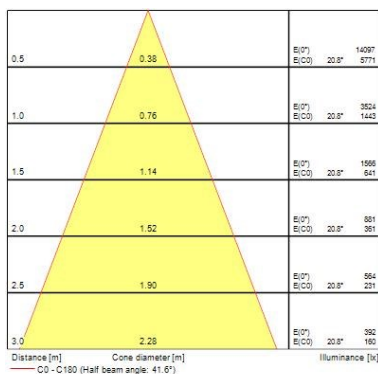

Expospot 70 fixed

EXPOSPOT 70 FIXED RA90 4000K MB WHITE
2070019

Max. products per 20A B Breaker 42

Lifetime data

Lifespan L70 B50	100000
Lifespan L80 B20	100000
Lifespan L90 B10	54500

Physical data

Housing colour	White
IP rating	IP20
IK rating	IK02
Nominal Product Width (mm)	110
Nominal Product Height (mm)	101
Cutout Dimensions (W x L in mm or Diameter in mm)	100
Weight (kg)	0.52
Recessed Depth (mm)	101

Packaging

Single packaging type	Carton
Product EAN number	5025768700196
Packaging single length / height (cm)	18.0
Packaging single width (cm)	18.0
Packaging single depth (cm)	16.0
DUN14 (outer)	05025768700196
Units per outer package	1
Packaging outer length / height (cm)	18.0
Packaging outer width (cm)	18.0
Packaging outer depth (cm)	16.0

PHOTOMETRY

TECHNICAL DRAWINGS