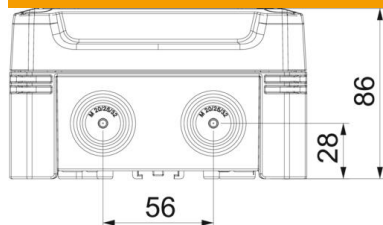

PC Polycarbonate

Master data

Item number	2005152
Type	X06 SW-RO
Description 1	Junction box
Description 2	with red cover
Manufacturer	OBO
Dimension	150x116x86
Colour	black / red
Material	Polycarbonate
Smallest sales unit	1
Unit of quantity	Piece
Weight	33.5 kg
Weight unit	kg/100 pc.
CO2 Footprint (GWP) Cradle-to-Gate	1,3346 kg CO2e / 1 Piece

Technical data sheet

Junction box X 06

Item number: 2005152

Dimensions

Length	151 mm
Width	117 mm
Height	86 mm

Technical data

Expandable	yes
No. of entries	8
Type of entry	Cuttable stepped membrane
Type of housing penetration	Pre-marking
Measured insulation voltage V_i	750 V
Cover	Not transparent
Cover fastening	Screwed
Entry from rear	no
Entries	4 x $\varnothing 20/25$, 4 x $\varnothing 20/25/32$
Explosion-tested version	no
Flame-resistant	acc. to VDE 0471/DIN 695 Part 2-1, test temperature 650°C
Shape	Rectangular
Fibre-glass reinforced	yes
Halogen-free	yes
Clear internal dimensions	137x105x68 mm
Max. Conductor cross-section	6 mm ²
With screening	no
with lid	yes
Mounting type	Wall/ceiling mounting
Nominal cross-section, max.	6 mm ²
Nominal cross-section, min.	2.5 mm ²
Nominal voltage	750 V
Sealable	yes
Impact-resistant	yes
Protection rating	IP67
Protection rating IK code	IK09
Permitted temperature range, max.	65 °C

Technical data sheet

Junction box X 06

Item number: 2005152

Technical data

Permitted temperature range, min.	-25 °C
Transparent lid	no
Weatherproof	yes