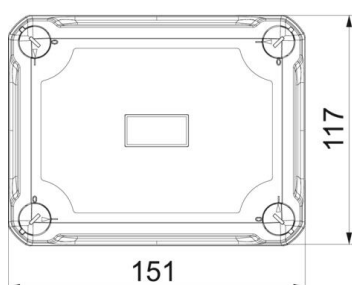

PC Polycarbonate

Master data

Item number	2005152
Type	X06 SW-RO
Description 1	Junction box
Description 2	with red cover
Manufacturer	OBO
Dimension	150x116x86
Colour	black / red
Material	Polycarbonate
Smallest sales unit	1
Unit of quantity	Piece
Weight	33.5 kg
Weight unit	kg/100 pc.
CO2 Footprint (GWP) Cradle-to-Gate	1,3346 kg CO2e / 1 Piece

Technical data sheet

Junction box X 06

Item number: 2005152

Dimensions

Length	151 mm
Width	117 mm
Height	86 mm

Technical data

Expandable	yes
No. of entries	8
Type of entry	Cuttable stepped membrane
Type of housing penetration	Pre-marking
Measured insulation voltage V_i	750 V
Cover	Not transparent
Cover fastening	Screwed
Entry from rear	no
Entries	4 x $\varnothing 20/25$, 4 x $\varnothing 20/25/32$
Explosion-tested version	no
Flame-resistant	acc. to VDE 0471/DIN 695 Part 2-1, test temperature 650°C
Shape	Rectangular
Fibre-glass reinforced	yes
Halogen-free	yes
Clear internal dimensions	137x105x68 mm
Max. Conductor cross-section	6 mm ²
With screening	no
with lid	yes
Mounting type	Wall/ceiling mounting
Nominal cross-section, max.	6 mm ²
Nominal cross-section, min.	2.5 mm ²
Nominal voltage	750 V
Sealable	yes
Impact-resistant	yes
Protection rating	IP67
Protection rating IK code	IK09
Permitted temperature range, max.	65 °C

Technical data sheet

Junction box X 06

Item number: 2005152

Technical data

Permitted temperature range, min.	-25 °C
Transparent lid	no
Weatherproof	yes