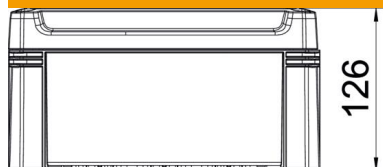

Technical data sheet

Empty housing X 16

Item number: 2005540

Junction box for the connection of cables and lines indoors and in outdoor areas. Rectangular design without entries. Suitable for wall and ceiling mounting with the option to fasten outside, inside or to mount via the corner domes. Particularly impact resistant with IK09. Transparent cover with quick lock, sealable. Made from halogen-free and UV-resistant materials.

Junction box according to DIN EN 60670. Impact resistance IK09 according to DIN EN 50102. Protection rating IP67 according to DIN EN 60529.

PC Polycarbonate

Master data

Item number	2005540
Type	X16C LGR-TR
Description 1	Empty Enclosure
Description 2	with transparent lid
Manufacturer	OBO
Dimension	240x191x125
Colour	grey / transparent
Material	Polycarbonate
Smallest sales unit	1
Unit of quantity	Piece
Weight	78.4 kg
Weight unit	kg/100 pc.
CO2 Footprint (GWP) Cradle-to-Gate	3,0315 kg CO2e / 1 Piece

Technical data sheet

Empty housing X 16

Item number: 2005540

Dimensions

Length	241 mm
Width	191 mm
Height	126 mm

Technical data

Extension option	no
Cover fastening	Screwed
Shape	Rectangular
Suitable for outdoor use	yes
Clear internal dimensions with lid	227x177x110 mm
Mounting type	Surface-mounted
Protection rating	IP67
Protection rating IK code	IK09
Protection class	II
Permitted temperature range, max.	65 °C
Permitted temperature range, min.	-25 °C
Transparent lid	yes
Weatherproof	yes