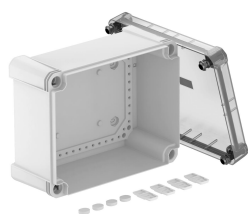

Technical data sheet

Empty housing X 16

Item number: 2005540

Junction box for the connection of cables and lines indoors and in outdoor areas. Rectangular design without entries. Suitable for wall and ceiling mounting with the option to fasten outside, inside or to mount via the corner domes. Particularly impact resistant with IK09. Transparent cover with quick lock, sealable. Made from halogen-free and UV-resistant materials.

Junction box according to DIN EN 60670. Impact resistance IK09 according to DIN EN 50102. Protection rating IP67 according to DIN EN 60529.

PC Polycarbonate

Master data

Item number	2005540
Type	X16C LGR-TR
Description 1	Empty Enclosure
Description 2	with transparent lid
Manufacturer	OBO
Dimension	240x191x125
Colour	grey / transparent
Material	Polycarbonate
Smallest sales unit	1
Unit of quantity	Piece
Weight	78.4 kg
Weight unit	kg/100 pc.
CO2 Footprint (GWP) Cradle-to-Gate	3,0315 kg CO2e / 1 Piece

Technical data sheet

Empty housing X 16

Item number: 2005540

Dimensions

Length	241 mm
Width	191 mm
Height	126 mm

Technical data

Extension option	no
Cover fastening	Screwed
Shape	Rectangular
Suitable for outdoor use	yes
Clear internal dimensions with lid	227x177x110 mm
Mounting type	Surface-mounted
Protection rating	IP67
Protection rating IK code	IK09
Protection class	II
Permitted temperature range, max.	65 °C
Permitted temperature range, min.	-25 °C
Transparent lid	yes
Weatherproof	yes