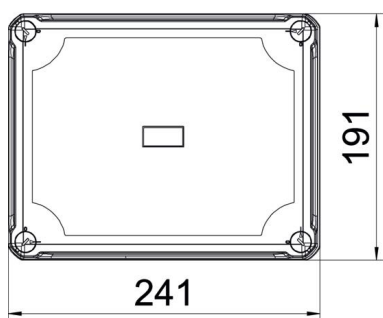

Junction box according to DIN EN 60670. Impact resistance IK09 according to DIN EN 50102. Protection rating IP67 according to DIN EN 60529.

PC Polycarbonate

Master data

Item number	2005540
Type	X16C LGR-TR
Description 1	Empty Enclosure
Description 2	with transparent lid
Manufacturer	OBO
Dimension	240x191x125
Colour	grey / transparent
Material	Polycarbonate
Smallest sales unit	1
Unit of quantity	Piece
Weight	78.4 kg
Weight unit	kg/100 pc.
CO2 Footprint (GWP) Cradle-to-Gate	3,0315 kg CO2e / 1 Piece

Technical data sheet

Empty housing X 16

Item number: 2005540

Dimensions

Length	241 mm
Width	191 mm
Height	126 mm

Technical data

Extension option	no
Cover fastening	Screwed
Shape	Rectangular
Suitable for outdoor use	yes
Clear internal dimensions with lid	227x177x110 mm
Mounting type	Surface-mounted
Protection rating	IP67
Protection rating IK code	IK09
Protection class	II
Permitted temperature range, max.	65 °C
Permitted temperature range, min.	-25 °C
Transparent lid	yes
Weatherproof	yes