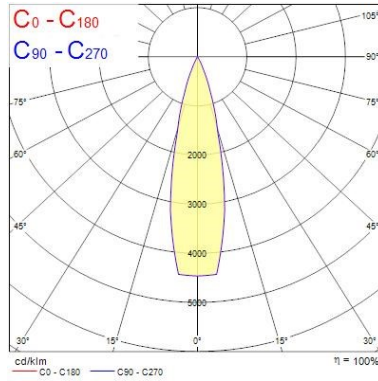

Lifetime data

Lifespan L70 B50	100000
Lifespan L80 B20	100000
Lifespan L90 B10	68500

Physical data

Housing colour	Black
IP rating	IP20
IK rating	IK02
Nominal Product Width (mm)	76
Max. Lamp Diameter (mm) - D	90
Weight (kg)	0.38
Recessed Depth (mm)	115

Distance [m] Cone diameter [m] Illuminance [lx]

— C0 - C180 (Half beam angle: 25.3°)

TECHNICAL DRAWINGS