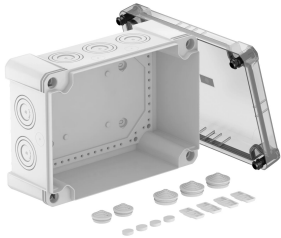

## Junction box X 25

Item number: 2005074

Junction box for the connection of cables and lines indoors and in outdoor areas. Rectangular design with knock-out entries. Suitable for wall and ceiling mounting with the option to fasten outside, inside or to mount via the corner domes. Particularly impact resistant with IK08. Transparent cover with quick lock, sealable. Made from halogen-free and UV-resistant materials.

### Master data

Item number	2005074
Type	X25 LGR-TR
Description 1	Junction box
Description 2	with transparent lid
Manufacturer	OBO
Dimension	286x202x125
Colour	grey / transparent
Material	Polycarbonate
Smallest sales unit	1
Unit of quantity	Piece
Weight	96.5 kg
Weight unit	kg/100 pc.
CO2 Footprint (GWP) Cradle-to-Gate	3,6355 kg CO2e / 1 Piece

### Dimensions

Length	286 mm
Width	202 mm
Height	126 mm

### Technical data

Expandable	yes
No. of entries	10
Type of entry	Cuttable stepped membrane
Type of housing penetration	Pre-marking
Measured insulation voltage $V_i$	750 V
Equipment	Without
Cover	Not transparent
Cover fastening	Screwed
Entry from rear	no
Entries	10 x $\varnothing 25/40/50$
Explosion-tested version	no
Flame-resistant	acc. to VDE 0471/DIN 695 Part 2-1, test temperature 650°C
Shape	Rectangular
Fibre-glass reinforced	yes
Halogen-free	yes
Clear internal dimensions	271x187x110 mm
Max. Conductor cross-section	25 mm <sup>2</sup>
With screening	no
with lid	yes
Mounting type	Wall/ceiling mounting
Nominal cross-section, max.	25 mm <sup>2</sup>
Nominal cross-section, min.	10 mm <sup>2</sup>
Nominal voltage	750 V
Sealable	yes
Impact-resistant	yes
Protection rating	IP67
Protection rating IK code	IK09
Permitted temperature range, max.	65 °C
Permitted temperature range, min.	-25 °C
Transparent lid	yes
Weatherproof	yes