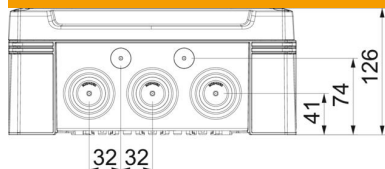

### Master data

Item number	2005074
Type	X25 LGR-TR
Description 1	Junction box
Description 2	with transparent lid
Manufacturer	OBO
Dimension	286x202x125
Colour	grey / transparent
Material	Polycarbonate
Smallest sales unit	1
Unit of quantity	Piece
Weight	96.5 kg
Weight unit	kg/100 pc.
CO2 Footprint (GWP) Cradle-to-Gate	3,6355 kg CO2e / 1 Piece

### Dimensions

Length	286 mm
Width	202 mm
Height	126 mm

### Technical data

Expandable	yes
No. of entries	10
Type of entry	Cuttable stepped membrane
Type of housing penetration	Pre-marking
Measured insulation voltage $V_i$	750 V
Equipment	Without
Cover	Not transparent
Cover fastening	Screwed
Entry from rear	no
Entries	10 x $\varnothing 25/40/50$
Explosion-tested version	no
Flame-resistant	acc. to VDE 0471/DIN 695 Part 2-1, test temperature 650°C
Shape	Rectangular
Fibre-glass reinforced	yes
Halogen-free	yes
Clear internal dimensions	271x187x110 mm
Max. Conductor cross-section	25 mm <sup>2</sup>
With screening	no
with lid	yes
Mounting type	Wall/ceiling mounting
Nominal cross-section, max.	25 mm <sup>2</sup>
Nominal cross-section, min.	10 mm <sup>2</sup>
Nominal voltage	750 V
Sealable	yes
Impact-resistant	yes
Protection rating	IP67
Protection rating IK code	IK09
Permitted temperature range, max.	65 °C
Permitted temperature range, min.	-25 °C
Transparent lid	yes
Weatherproof	yes