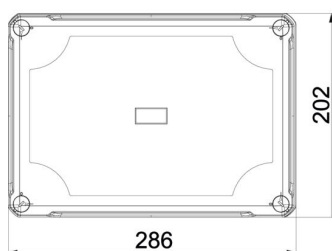

### Master data

Item number	2005074
Type	X25 LGR-TR
Description 1	Junction box
Description 2	with transparent lid
Manufacturer	OBO
Dimension	286x202x125
Colour	grey / transparent
Material	Polycarbonate
Smallest sales unit	1
Unit of quantity	Piece
Weight	96.5 kg
Weight unit	kg/100 pc.
CO2 Footprint (GWP) Cradle-to-Gate	3,6355 kg CO2e / 1 Piece

### Dimensions

Length	286 mm
Width	202 mm
Height	126 mm

### Technical data

Expandable	yes
No. of entries	10
Type of entry	Cuttable stepped membrane
Type of housing penetration	Pre-marking
Measured insulation voltage $V_i$	750 V
Equipment	Without
Cover	Not transparent
Cover fastening	Screwed
Entry from rear	no
Entries	10 x $\varnothing 25/40/50$
Explosion-tested version	no
Flame-resistant	acc. to VDE 0471/DIN 695 Part 2-1, test temperature 650°C
Shape	Rectangular
Fibre-glass reinforced	yes
Halogen-free	yes
Clear internal dimensions	271x187x110 mm
Max. Conductor cross-section	25 mm <sup>2</sup>
With screening	no
with lid	yes
Mounting type	Wall/ceiling mounting
Nominal cross-section, max.	25 mm <sup>2</sup>
Nominal cross-section, min.	10 mm <sup>2</sup>
Nominal voltage	750 V
Sealable	yes
Impact-resistant	yes
Protection rating	IP67
Protection rating IK code	IK09
Permitted temperature range, max.	65 °C
Permitted temperature range, min.	-25 °C
Transparent lid	yes
Weatherproof	yes