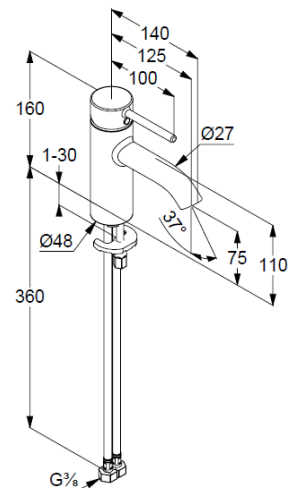

Typ: KLUDI BOZZ

single lever basin mixer 75

Ref.: 38272N576

basin mixer

single lever mixer

1-hole mounted

solid lever, metal

aerator, S-Pointer M18,5 PCA

ceramic cartridge with hot water safety device

flow rate at 3 bar 5 l/min.

flexible hoses G3/8 DVGW approved

rapid installation set

EU taxonomy: max. 6 l/min. -

Substantial Contribution (SC) possible

Produktabbildung/ Product picture

Maßzeichnung/ Dimensional drawing

Durchfluss/ Flow rate