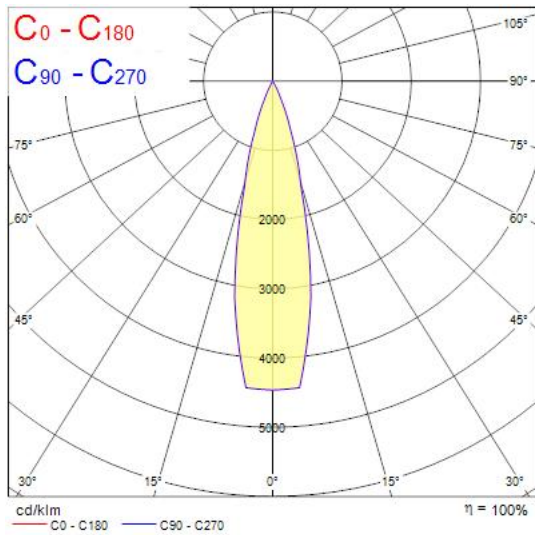

Concord

MYRIAD ADJ ROUND BLACK 4000K DALII WHITE BEZ 2056221

Warranty

5 years

Photometry