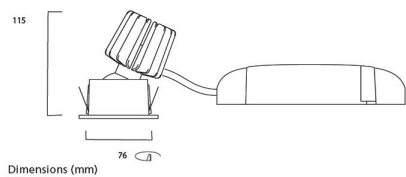

Data table

GENERAL DATA