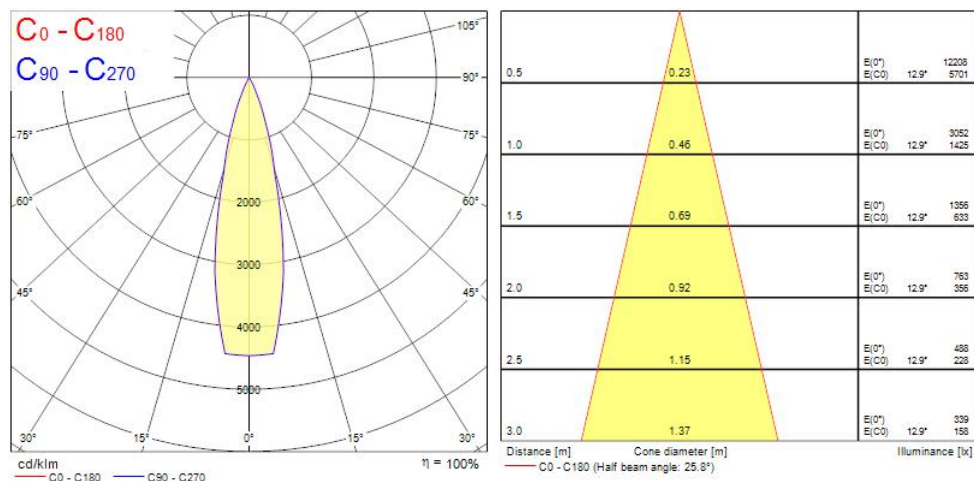

Concord

MYRIAD ADJ ROUND BLACK 4000K DALII WHITE BEZ 2056221

Warranty

5 years

Photometry

Technical drawings