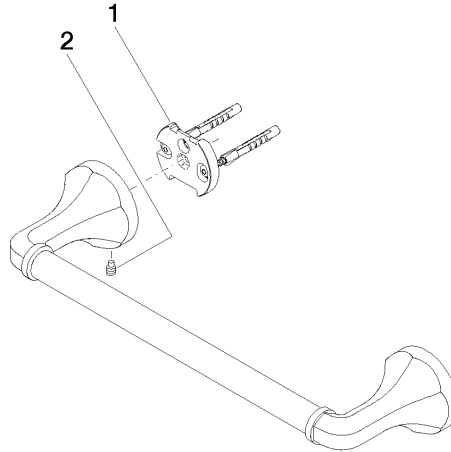

83 030 361 Product version from 7/3/2016

- gauge 300 mm
- width 360mm
- height 60 mm
- rosette Ø 60 mm
- 90mm projection

	Durabronz (23kt Gold)	83 030 361-09
	Chrome	83 030 361-00
	Brushed Platinum	83 030 361-06
	Platinum	83 030 361-08
	Brushed Durabronz (23kt Gold)	83 030 361-28
	Brushed Gold (PVD)	83 030 361-37
	Brushed Dark Brass (PVD)	83 030 361-39
	Brushed Bronze (PVD)	83 030 361-42
	Brushed Dark Platinum	83 030 361-99

**Recommended miscellaneous**

**MADISON Mounting for towel bar/tumbler mounting on two sides -** 12 358 970 90

- for towel bar mounting plus towel bar mounting on back.

83 030 361 Product version from 7/3/2016

mm [inches]

**Spare parts list**

No.	Item Number	Name	Quantity used	Delivery time
1	05 17 97 507 00 90	Attachment set 52 x 45 x 70 mm -	2.00	14
2	04 31 11 140 00 90	Mounting Threaded pin M6 x 10 mm -	2.00	14