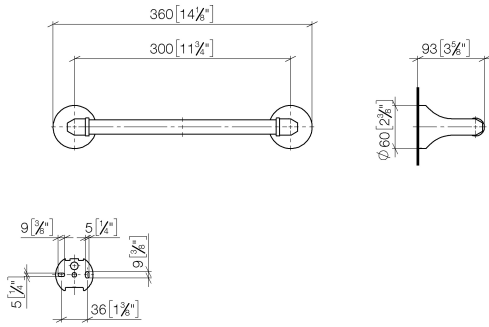

83 030 361 Product version from 7/3/2016

- gauge 300 mm
- width 360mm
- height 60 mm
- rosette Ø 60 mm
- 90mm projection

	Durabronz (23kt Gold)	83 030 361-09
	Chrome	83 030 361-00
	Brushed Platinum	83 030 361-06
	Platinum	83 030 361-08
	Brushed Durabronz (23kt Gold)	83 030 361-28
	Brushed Gold (PVD)	83 030 361-37
	Brushed Dark Brass (PVD)	83 030 361-39
	Brushed Bronze (PVD)	83 030 361-42
	Brushed Dark Platinum	83 030 361-99

**Recommended miscellaneous**

**MADISON Mounting for towel bar/tumbler mounting on two sides -** 12 358 970 90

- for towel bar mounting plus towel bar mounting on back.

83 030 361 Product version from 7/3/2016

mm [inches]

**Spare parts list**

No.	Item Number	Name	Quantity used	Delivery time
1	05 17 97 507 00 90	Attachment set 52 x 45 x 70 mm -	2.00	14
2	04 31 11 140 00 90	Mounting Threaded pin M6 x 10 mm -	2.00	14