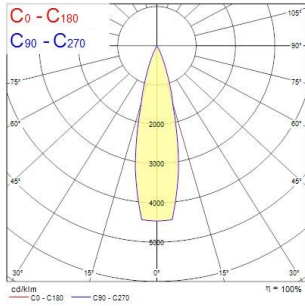

Myriad Adjustable Round - Black with White bezel

MYRIAD ADJ ROUND BLACK 4000K DALII WHITE BEZ
2056221

PRODUCT OVERVIEW

Product name	MYRIAD ADJ ROUND BLACK 4000K DALII WHITE BEZ
Technology	LED
Housing	PC Polycarbonate
Mount	Ceiling recessed mounting
Environment	Indoor
Warranty	5 years
Fixture luminous flux (lm)	684
Luminaire efficacy (lm/W)	68
LOR (%)	100
Colour temperature (K)	4000
Light colour	Neutral White
CRI (Ra)	90
Colour Variation Initial (SDCM)	SDCM3
Photobiological Risk Group	RG1
Total power consumption (W)	10
Electrical protection	Class II
Control gear mounting	Integral
Housing colour	Black
IP rating	IP20
IK rating	IK02
Product EAN number	5025768562213

PHOTOMETRY

Myriad Adjustable Round - Black with White bezel MYRIAD ADJ ROUND BLACK 4000K DALII WHITE BEZ 2056221

Distance [m]	Cone diameter [m]	E(0°) [lx]	E(C0) [lx]	E(C90) [lx]	E(180°) [lx]
0.5	0.23	1208	123	123	123
1.0	0.46	302	30	30	30
1.5	0.69	133	13	13	13
2.0	0.92	75	7	7	7
2.5	1.15	48	5	5	5
3.0	1.37	39	4	4	4

Distance [m] Cone diameter [m]
 C0-C180 (Half beam angle: 25.8°)

TECHNICAL DRAWINGS