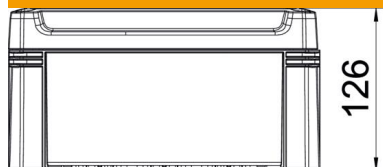

Technical data sheet

Empty housing X 16

Item number: 2005470

Junction box for the connection of cables and lines indoors and in outdoor areas. Rectangular design without entries. Suitable for wall and ceiling mounting with the option to fasten outside, inside or to mount via the corner domes. Particularly impact resistant with IK09. Cover with quick lock, sealable. Made from halogen-free and UV-resistant materials.

Junction box according to DIN EN 60670. Impact resistance IK09 according to DIN EN 50102. Protection rating IP67 according to DIN EN 60529.

PC Polycarbonate

Master data

Item number	2005470
Type	X16C LGR
Description 1	Empty Enclosure
Manufacturer	OBO
Dimension	240x191x125
Colour	Light grey; RAL 7035
Material	Polycarbonate
Smallest sales unit	1
Unit of quantity	Piece
Weight	78.4 kg
Weight unit	kg/100 pc.
CO2 Footprint (GWP) Cradle-to-Gate	3,0226 kg CO2e / 1 Piece

Technical data sheet

Empty housing X 16

Item number: 2005470

Dimensions

Length	241 mm
Width	191 mm
Height	126 mm

Technical data

Extension option	no
Cover fastening	Screwed
Shape	Rectangular
Suitable for outdoor use	yes
Clear internal dimensions with lid	227x177x110 mm
Mounting type	Surface-mounted
Protection rating	IP67
Protection rating IK code	IK09
Protection class	II
Permitted temperature range, max.	65 °C
Permitted temperature range, min.	-25 °C
Weatherproof	yes