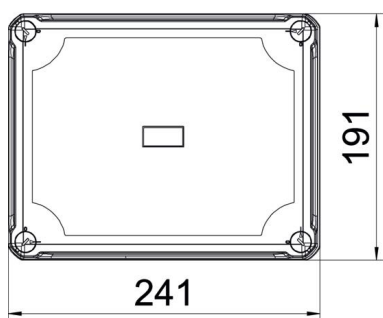

Technical data sheet

Empty housing X 16

Item number: 2005470

Junction box for the connection of cables and lines indoors and in outdoor areas. Rectangular design without entries. Suitable for wall and ceiling mounting with the option to fasten outside, inside or to mount via the corner domes. Particularly impact resistant with IK09. Cover with quick lock, sealable. Made from halogen-free and UV-resistant materials.

Junction box according to DIN EN 60670. Impact resistance IK09 according to DIN EN 50102. Protection rating IP67 according to DIN EN 60529.

PC Polycarbonate

Master data

Item number	2005470
Type	X16C LGR
Description 1	Empty Enclosure
Manufacturer	OBO
Dimension	240x191x125
Colour	Light grey; RAL 7035
Material	Polycarbonate
Smallest sales unit	1
Unit of quantity	Piece
Weight	78.4 kg
Weight unit	kg/100 pc.
CO2 Footprint (GWP) Cradle-to-Gate	3,0226 kg CO2e / 1 Piece

Technical data sheet

Empty housing X 16

Item number: 2005470

Dimensions

Length	241 mm
Width	191 mm
Height	126 mm

Technical data

Extension option	no
Cover fastening	Screwed
Shape	Rectangular
Suitable for outdoor use	yes
Clear internal dimensions with lid	227x177x110 mm
Mounting type	Surface-mounted
Protection rating	IP67
Protection rating IK code	IK09
Protection class	II
Permitted temperature range, max.	65 °C
Permitted temperature range, min.	-25 °C
Weatherproof	yes