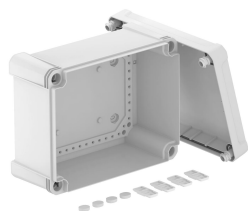

Technical data sheet

Empty housing X 16

Item number: 2005470

Junction box for the connection of cables and lines indoors and in outdoor areas. Rectangular design without entries. Suitable for wall and ceiling mounting with the option to fasten outside, inside or to mount via the corner domes. Particularly impact resistant with IK09. Cover with quick lock, sealable. Made from halogen-free and UV-resistant materials.

Junction box according to DIN EN 60670. Impact resistance IK09 according to DIN EN 50102. Protection rating IP67 according to DIN EN 60529.

PC Polycarbonate

Master data

Item number	2005470
Type	X16C LGR
Description 1	Empty Enclosure
Manufacturer	OBO
Dimension	240x191x125
Colour	Light grey; RAL 7035
Material	Polycarbonate
Smallest sales unit	1
Unit of quantity	Piece
Weight	78.4 kg
Weight unit	kg/100 pc.
CO2 Footprint (GWP) Cradle-to-Gate	3,0226 kg CO2e / 1 Piece

Technical data sheet

Empty housing X 16

Item number: 2005470

Dimensions

Length	241 mm
Width	191 mm
Height	126 mm

Technical data

Extension option	no
Cover fastening	Screwed
Shape	Rectangular
Suitable for outdoor use	yes
Clear internal dimensions with lid	227x177x110 mm
Mounting type	Surface-mounted
Protection rating	IP67
Protection rating IK code	IK09
Protection class	II
Permitted temperature range, max.	65 °C
Permitted temperature range, min.	-25 °C
Weatherproof	yes