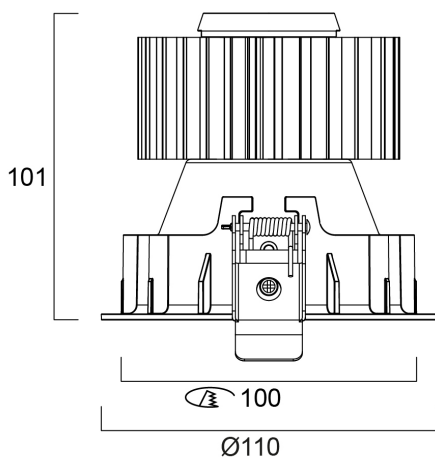

Technical drawings