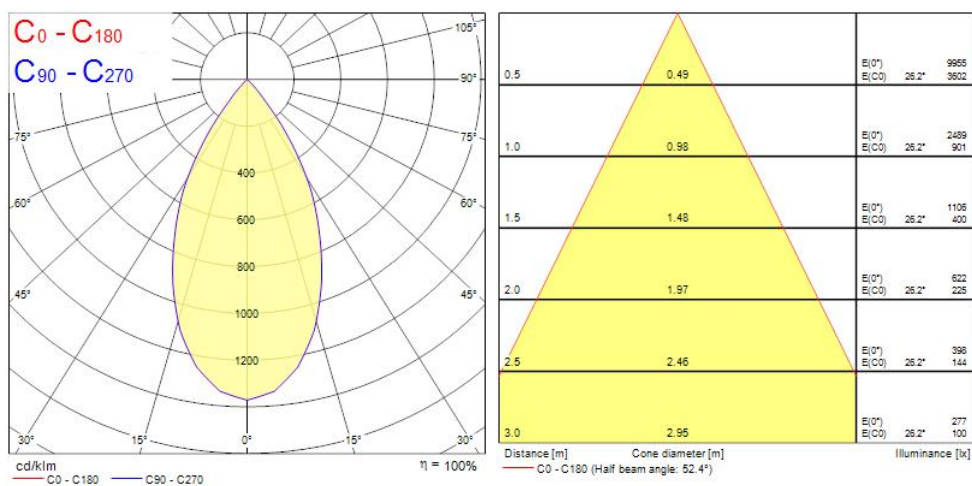

Concord

EXPOSPOT 70 FIXED RA90 3000K WB WHITE 2070017

Control gear mounting	Remote
Housing colour	White
IP rating	IP20
IK rating	IK02
Product EAN number	5025768700172
Warranty	5 years

Photometry