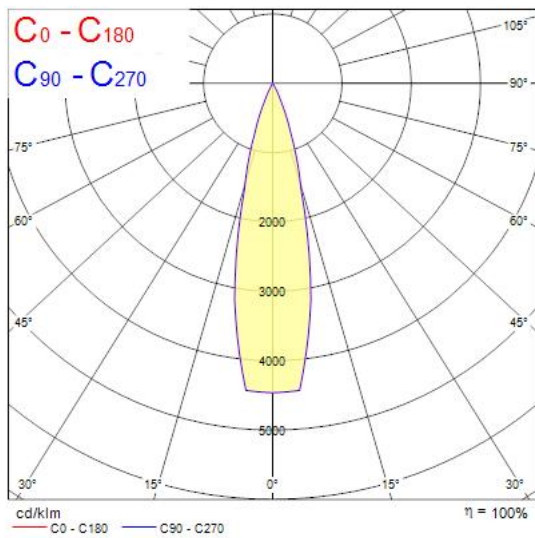

Concord

MYRIAD ADJ ROUND BLACK 4000K PHDIM WHITE BEZ 2056220

Product EAN number

5025768562206

Warranty

5 years

Photometry