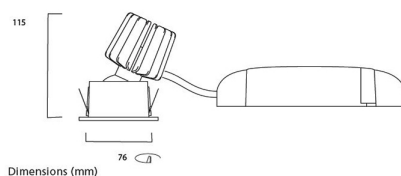

Technical drawings