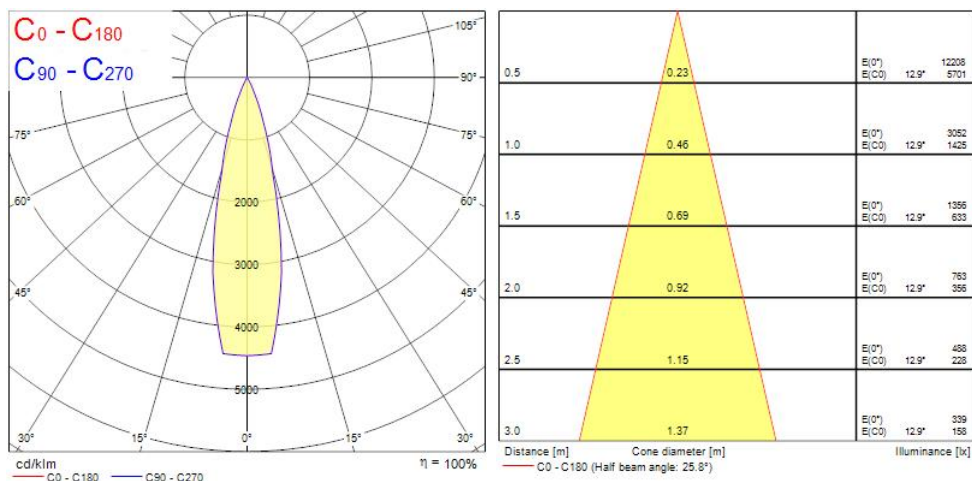

Concord

MYRIAD ADJ ROUND BLACK 4000K PHDIM WHITE BEZ 2056220

Product EAN number

5025768562206

Warranty

5 years

Photometry