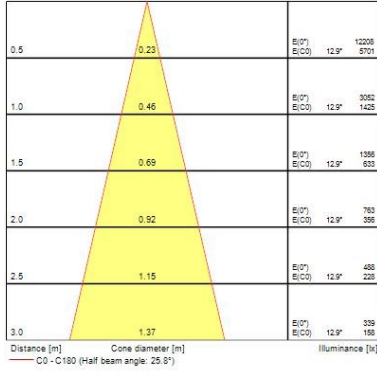

Myriad Adjustable Round - Black with White bezel

MYRIAD ADJ ROUND BLACK 4000K PHDIM WHITE BEZ
2056220

Performance ambient temperature Tq (°C)	25
Warranty	5 years

Optical data

Fixture luminous flux (lm)	684
Luminaire efficacy (lm/W)	68
LOR (%)	100
Colour temperature (K)	4000
Light colour	Neutral White
CRI (Ra)	90
Colour Variation Initial (SDCM)	SDCM3
Adjustable chromaticity	N
Photobiological Risk Group	RG1

Electrical data

Total power consumption (W)	10
Primary Supply/Product voltage - min (V)	230
Electrical protection	Class II
Control gear mounting	Integral
Drive current (mA)	250
Energy Efficiency Class (A->G) of contained light source	E
Nominal Frequency (Hz)	50/60Hz

Lifetime data

Lifespan L70 B50	100000
Lifespan L80 B20	100000
Lifespan L90 B10	68500

Physical data

Housing colour	Black
IP rating	IP20
IK rating	IK02
Nominal Product Width (mm)	76
Max. Lamp Diameter (mm) - D	90
Weight (kg)	0.38
Recessed Depth (mm)	115

Packaging

Single packaging type	Carton
Product EAN number	5025768562206
Packaging single width (cm)	15.0
Packaging single depth (cm)	17.5
DUN14 (outer)	05025768562206
Packaging outer length / height (cm)	17.5

Myriad Adjustable Round - Black with White bezel MYRIAD ADJ ROUND BLACK 4000K PHDIM WHITE BEZ 2056220

PHOTOMETRY

TECHNICAL DRAWINGS