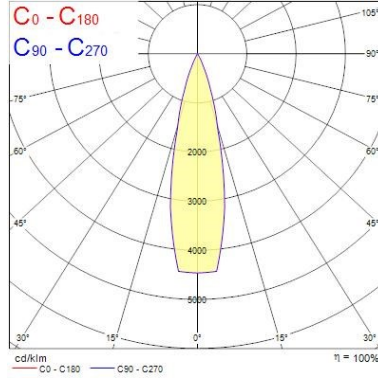

Myriad Adjustable Round - Black with White bezel

MYRIAD ADJ ROUND BLACK 4000K PHDIM WHITE BEZ
2056220

Performance ambient temperature Tq (°C)	25
Warranty	5 years

Optical data

Fixture luminous flux (lm)	684
Luminaire efficacy (lm/W)	68
LOR (%)	100
Colour temperature (K)	4000
Light colour	Neutral White
CRI (Ra)	90
Colour Variation Initial (SDCM)	SDCM3
Adjustable chromaticity	N
Photobiological Risk Group	RG1

Electrical data

Total power consumption (W)	10
Primary Supply/Product voltage - min (V)	230
Electrical protection	Class II
Control gear mounting	Integral
Drive current (mA)	250
Energy Efficiency Class (A->G) of contained light source	E
Nominal Frequency (Hz)	50/60Hz

Lifetime data

Lifespan L70 B50	100000
Lifespan L80 B20	100000
Lifespan L90 B10	68500

Physical data

Housing colour	Black
IP rating	IP20
IK rating	IK02
Nominal Product Width (mm)	76
Max. Lamp Diameter (mm) - D	90
Weight (kg)	0.38
Recessed Depth (mm)	115

Packaging

Single packaging type	Carton
Product EAN number	5025768562206
Packaging single width (cm)	15.0
Packaging single depth (cm)	17.5
DUN14 (outer)	05025768562206
Packaging outer length / height (cm)	17.5

Myriad Adjustable Round - Black with White bezel MYRIAD ADJ ROUND BLACK 4000K PHDIM WHITE BEZ 2056220

PHOTOMETRY

TECHNICAL DRAWINGS