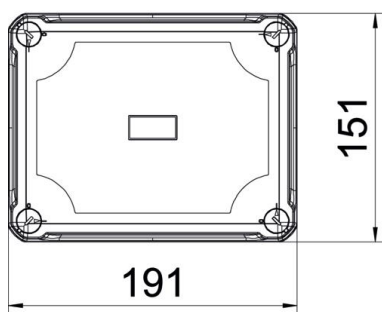

Technical data sheet

Empty housing X 10

Item number: 2005536

Junction box for the connection of cables and lines indoors and in outdoor areas. Rectangular design without entries. Suitable for wall and ceiling mounting with the option to fasten outside, inside or to mount via the corner domes. Particularly impact resistant with IK09. Transparent cover with quick lock, sealable. Made from halogen-free and UV-resistant materials.

Junction box according to DIN EN 60670. Impact resistance IK09 according to DIN EN 50102. Protection rating IP67 according to DIN EN 60529.

PC Polycarbonate

Master data

Item number	2005536
Type	X10C LGR-TR
Description 1	Empty Enclosure
Description 2	with transparent lid
Manufacturer	OBO
Dimension	190x150x125
Colour	grey / transparent
Material	Polycarbonate
Smallest sales unit	1
Unit of quantity	Piece
Weight	58.5 kg
Weight unit	kg/100 pc.
CO2 Footprint (GWP) Cradle-to-Gate	2,2311 kg CO2e / 1 Piece

Technical data sheet

Empty housing X 10

Item number: 2005536

Dimensions

Length	191 mm
Width	151 mm
Height	126 mm

Technical data

Extension option	no
Cover fastening	Screwed
Shape	Square
Suitable for outdoor use	yes
Clear internal dimensions with lid	177x137x110 mm yes
Mounting type	Surface-mounted
Protection rating	IP67
Protection rating IK code	IK09
Protection class	II
Permitted temperature range, max.	65 °C
Permitted temperature range, min.	-25 °C
Transparent lid	yes
Weatherproof	yes