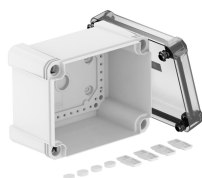

Technical data sheet

Empty housing X 10

Item number: 2005536

Junction box for the connection of cables and lines indoors and in outdoor areas. Rectangular design without entries. Suitable for wall and ceiling mounting with the option to fasten outside, inside or to mount via the corner domes. Particularly impact resistant with IK09. Transparent cover with quick lock, sealable. Made from halogen-free and UV-resistant materials.

Junction box according to DIN EN 60670. Impact resistance IK09 according to DIN EN 50102. Protection rating IP67 according to DIN EN 60529.

PC Polycarbonate

Master data

Item number	2005536
Type	X10C LGR-TR
Description 1	Empty Enclosure
Description 2	with transparent lid
Manufacturer	OBO
Dimension	190x150x125
Colour	grey / transparent
Material	Polycarbonate
Smallest sales unit	1
Unit of quantity	Piece
Weight	58.5 kg
Weight unit	kg/100 pc.
CO2 Footprint (GWP) Cradle-to-Gate	2,2311 kg CO2e / 1 Piece

Technical data sheet

Empty housing X 10

Item number: 2005536

Dimensions

Length	191 mm
Width	151 mm
Height	126 mm

Technical data

Extension option	no
Cover fastening	Screwed
Shape	Square
Suitable for outdoor use	yes
Clear internal dimensions with lid	177x137x110 mm yes
Mounting type	Surface-mounted
Protection rating	IP67
Protection rating IK code	IK09
Protection class	II
Permitted temperature range, max.	65 °C
Permitted temperature range, min.	-25 °C
Transparent lid	yes
Weatherproof	yes