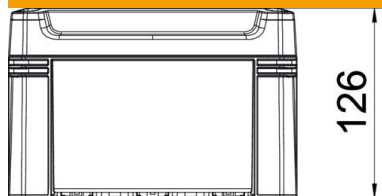

Technical data sheet

Empty housing X 10

Item number: 2005536

Junction box for the connection of cables and lines indoors and in outdoor areas. Rectangular design without entries. Suitable for wall and ceiling mounting with the option to fasten outside, inside or to mount via the corner domes. Particularly impact resistant with IK09. Transparent cover with quick lock, sealable. Made from halogen-free and UV-resistant materials.

Junction box according to DIN EN 60670. Impact resistance IK09 according to DIN EN 50102. Protection rating IP67 according to DIN EN 60529.

PC Polycarbonate

Master data

Item number	2005536
Type	X10C LGR-TR
Description 1	Empty Enclosure
Description 2	with transparent lid
Manufacturer	OBO
Dimension	190x150x125
Colour	grey / transparent
Material	Polycarbonate
Smallest sales unit	1
Unit of quantity	Piece
Weight	58.5 kg
Weight unit	kg/100 pc.
CO2 Footprint (GWP) Cradle-to-Gate	2,2311 kg CO2e / 1 Piece

Technical data sheet

Empty housing X 10

Item number: 2005536

Dimensions

Length	191 mm
Width	151 mm
Height	126 mm

Technical data

Extension option	no
Cover fastening	Screwed
Shape	Square
Suitable for outdoor use	yes
Clear internal dimensions with lid	177x137x110 mm yes
Mounting type	Surface-mounted
Protection rating	IP67
Protection rating IK code	IK09
Protection class	II
Permitted temperature range, max.	65 °C
Permitted temperature range, min.	-25 °C
Transparent lid	yes
Weatherproof	yes