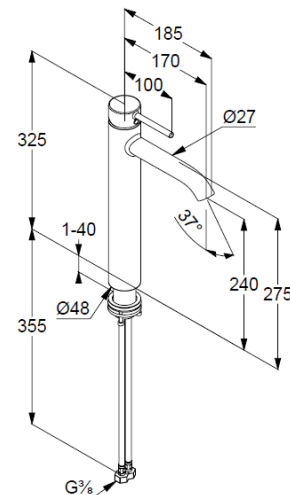

Typ: KLUDI BOZZ

single lever basin mixer for washbowls

Ref.: 38286N076

washbowl mixer

single lever mixer

1-hole mounted

solid lever, metal

aerator, S-Pointer M18,5 PCA

ceramic cartridge with hot water safety device

flow rate at 3 bar 5 l/min.

flexible hoses G3/8 DVGW approved

shank-fixing

EU taxonomy: max. 6 l/min. -

Substantial Contribution (SC) possible

Produktabbildung/ Product picture

Maßzeichnung/ Dimensional drawing

Durchfluss/ Flow rate