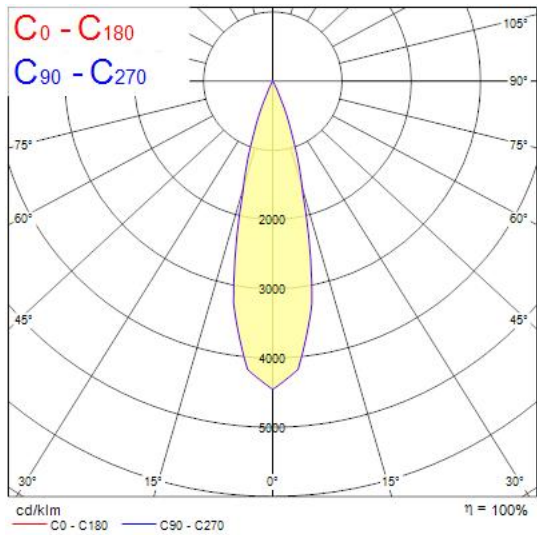

Concord

MYRIAD ADJ ROUND BLACK 3000K DALI SILVER BEZ 2056219

Warranty

5 years

Photometry