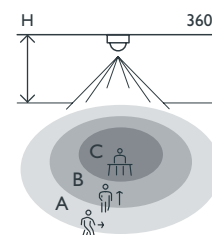

Farve: hvid & sort

- The detection range can be reduced from 360° to 180° using the cover cap supplied, which is clicked into place on the detector.
- Fits discretely into every interior thanks to its small format and the black and white cover cap.
- Suitable for both indoor and outdoor applications (IP65).
- Three applications in one: absence or presence detector and photo cell.
- Users are free to adjust the light sensitivity and switch-off delay in the user settings software and app.

## Rækkevidde

H	A Across	B Towards	C Presence
2 m	Ø 6 m	Ø 3 m	Ø 2 m
2.5 m	Ø 8 m	Ø 3.7 m	Ø 2.5 m
3 m	Ø 9.5 m	Ø 4.5 m	Ø 3 m

**niko**

## Tekniske data

Typenummer	550-20220
Forsyningsspænding	26 V DC (SELV, sikkerhedslavspænding)
Sensorudgang	26 V
Luxområde	2 lux – 25000 lux
Detekteringsområde	360 °
Rækkevidde (PIR)	ø 9,5 m ved monteringshøjde på 3 m
Omgivelsestemperatur	-10 – +50 °C
Monteringsmetode	planforsænket
Monteringshøjde	2 – 3 m
Huldiameter	30 mm
Dimensioner synlig (HxBxD)	36 x 36 x 13.3 mm
Dimensioner (HxBxD)	36 x 36 x 62.6 mm
Kapslingsklasse	IP65
Godkendelse	CE

## Dimensioner