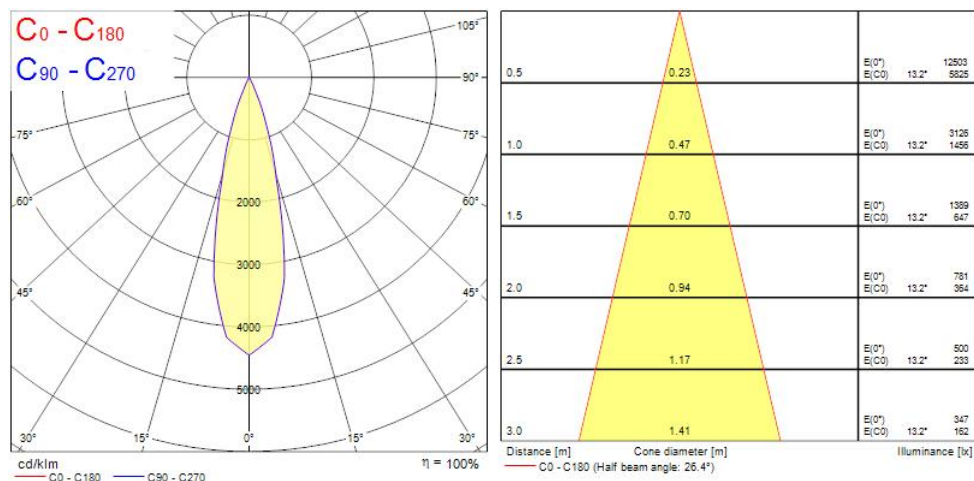

Concord

MYRIAD ADJ ROUND BLACK 3000K DALI SILVER BEZ 2056219

Warranty

5 years

Photometry

Technical drawings