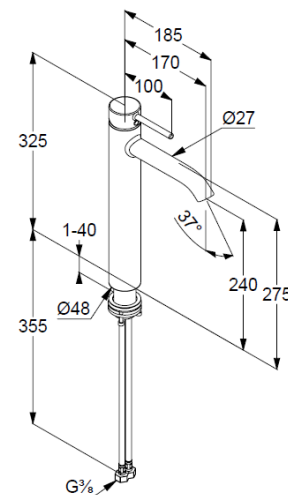

Typ: KLUDI BOZZ

single lever basin mixer for washbowls

Ref.: 38286N576

washbowl mixer

single lever mixer

1-hole mounted

solid lever, metal

aerator, S-Pointer M18,5 PCA

ceramic cartridge with hot water safety device

flow rate at 3 bar 5 l/min.

flexible hoses G3/8 DVGW approved

shank-fixing

EU taxonomy: max. 6 l/min. -

Substantial Contribution (SC) possible

Produktabbildung/ Product picture

Maßzeichnung/ Dimensional drawing

Durchfluss/ Flow rate