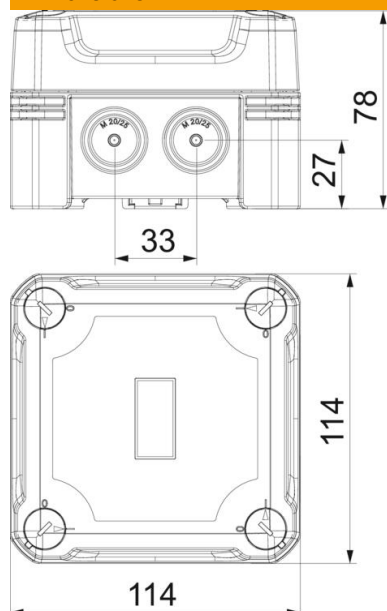

PC Polycarbonate

Master data

Item number	2005058
Type	X04 LGR-TR
Description 1	Junction box
Description 2	with transparent lid
Manufacturer	OBO
Dimension	114x114x78
Colour	grey / transparent
Material	Polycarbonate
Smallest sales unit	1
Unit of quantity	Piece
Weight	26.6 kg
Weight unit	kg/100 pc.
CO2 Footprint (GWP) Cradle-to-Gate	1,0246 kg CO2e / 1 Piece

Technical data sheet

Junction box X 04

Item number: 2005058

Dimensions

Length	114 mm
Width	114 mm
Height	78 mm

Technical data

Expandable	yes
No. of entries	7
Type of entry	Cuttable stepped membrane
Type of housing penetration	Pre-marking
Measured insulation voltage V_i	750 V
Equipment	Without
Cover	Transparent
Cover fastening	Screwed
Entry from rear	no
Entries	7 x $\varnothing 20/25$
Explosion-tested version	no
Flame-resistant	acc. to VDE 0471/DIN 695 Part 2-1, test temperature 650°C
Shape	Square
Fibre-glass reinforced	yes
Halogen-free	yes
Clear internal dimensions	102x102x60 mm
Max. Conductor cross-section	4 mm ²
With screening	no
with lid	yes
Mounting type	Wall/ceiling mounting
Nominal cross-section, max.	4 mm ²
Nominal cross-section, min.	1.5 mm ²
Nominal voltage	750 V
Sealable	yes
Impact-resistant	yes
Protection rating	IP67
Protection rating IK code	IK09

Technical data sheet

Junction box X 04

Item number: 2005058

Technical data

Permitted temperature range, max.	65 °C
Permitted temperature range, min.	-25 °C
Transparent lid	yes
Weatherproof	yes