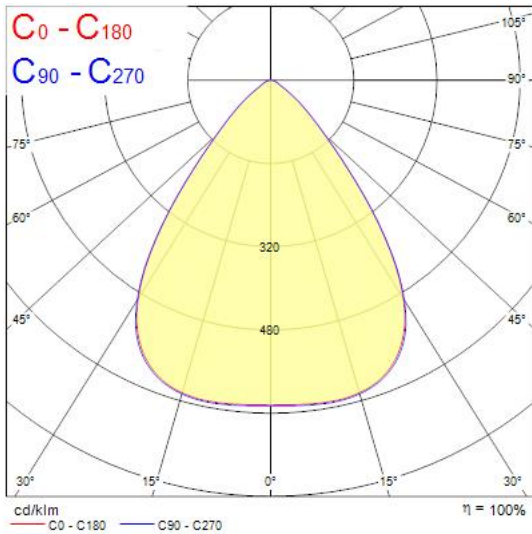

OPTICLIP R 1200 830 1L WHT SSA01D 0034019

Glare control	< 19
Photobiological Risk Group	RG1
Total power consumption (W)	34
Electrical protection	Class II
Control gear type	LED driver constant current
Dimmable	Yes
Minimum dimming level (%)	1
LED Flickering Rate	Ultra low (5% or less)
Housing colour	RAL 9016 - Traffic white / Bezel
IP rating	IP40/20
IK rating	IK07
Product EAN number	5410288340197
Warranty	5 years
Dimming method	SylSmart SSA

Photometry