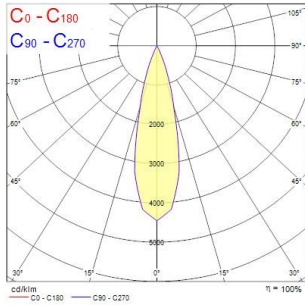

Myriad Adjustable Round - Black with Silver bezel

MYRIAD ADJ ROUND BLACK 3000K PHDIM SILVER BEZ
2056218

PRODUCT OVERVIEW

Product name	MYRIAD ADJ ROUND BLACK 3000K PHDIM SILVER BEZ
Technology	LED
Cap/Base	N/A
Housing	PC Polycarbonate
Mount	Ceiling recessed mounting
Environment	Indoor
E-number FI	4278803
Warranty	5 years
Fixture luminous flux (lm)	702
Luminaire efficacy (lm/W)	70
LOR (%)	100
Colour temperature (K)	3000
Light colour	Warm White
CRI (Ra)	90
Colour Variation Initial (SDCM)	SDCM3
Photobiological Risk Group	RG1
Total power consumption (W)	10
Electrical protection	Class II
Housing colour	Black
IP rating	IP20
IK rating	IK02
Product EAN number	5025768562183

PHOTOMETRY

Myriad Adjustable Round - Black with Silver bezel MYRIAD ADJ ROUND BLACK 3000K PHDIM SILVER BEZ 2056218

Distance [m]	Cone diameter [m]	E(0°) [lx]	E(C0) [lx]	E(C90) [lx]
0.5	0.23	12603	132*	852*
1.0	0.47	3150	132*	426*
1.5	0.70	1398	132*	417*
2.0	0.94	751	132*	354*
2.5	1.17	602	132*	291*
3.0	1.41	547	132*	252*

Distance [m] Cone diameter [m]
 E(0°) E(C0) E(C90)
 C0-C180 (Half beam angle: 26.4°)

TECHNICAL DRAWINGS