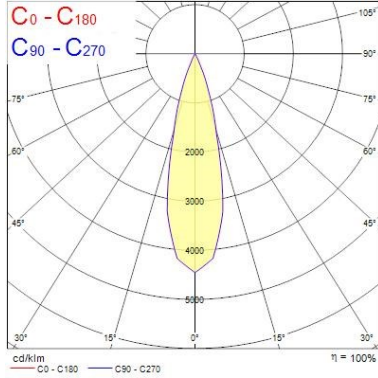

Myriad Adjustable Round - Black with Silver bezel MYRIAD ADJ ROUND BLACK 3000K PHDIM SILVER BEZ 2056218

PHOTOMETRY

Distance [m]	Cone diameter [m]	E₀ [lx]	E_{13.2°} [lx]	illuminance [lx]
0.5	0.23	1260	5525	
1.0	0.47	315	1406	
1.5	0.70	138	647	
2.0	0.94	78	364	
2.5	1.17	50	233	
3.0	1.41	34	152	

Distance [m] Cone diameter [m] illuminance [lx]
C0 - C180 (Half beam angle: 26.4°)

TECHNICAL DRAWINGS