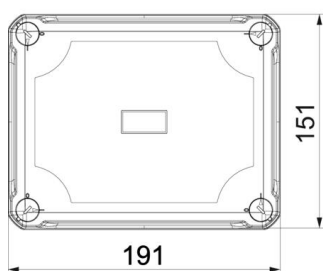

PC Polycarbonate

Master data

Item number	2005126
Type	X10 SW
Description 1	Junction box
Manufacturer	OBO
Dimension	190x150x125
Colour	Graphite black; RAL 9011
Material	Polycarbonate
Smallest sales unit	1
Unit of quantity	Piece
Weight	59.2 kg
Weight unit	kg/100 pc.
CO2 Footprint (GWP) Cradle-to-Gate	2,2551 kg CO2e / 1 Piece

Technical data sheet

Junction box X 10

Item number: 2005126

Dimensions

Length	191 mm
Width	151 mm
Height	126 mm

Technical data

Expandable	yes
No. of entries	10
Type of entry	Cuttable stepped membrane
Type of housing penetration	Pre-marking
Measured insulation voltage V_i	750 V
Equipment	Without
Cover	Not transparent
Cover fastening	Screwed
Entry from rear	no
Entries	10 x $\varnothing 20/25/32$
Explosion-tested version	no
Flame-resistant	acc. to VDE 0471/DIN 695 Part 2-1, test temperature 650°C
Shape	Rectangular
Fibre-glass reinforced	yes
Halogen-free	yes
Clear internal dimensions	177x137x110 mm
Max. Conductor cross-section	10 mm ²
With screening	no
with lid	yes
Mounting type	Wall/ceiling mounting
Nominal cross-section, max.	10 mm ²
Nominal cross-section, min.	4 mm ²
Nominal voltage	750 V
Sealable	yes
Impact-resistant	yes
Protection rating	IP67
Protection rating IK code	IK09
Permitted temperature range, max.	65 °C

Technical data sheet

Junction box X 10

Item number: 2005126

Technical data

Permitted temperature range, min.	-25 °C
Transparent lid	no
Weatherproof	yes