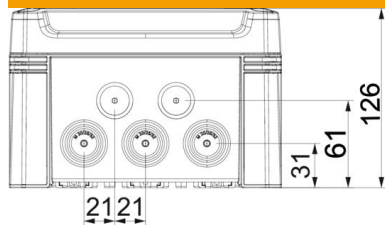

PC Polycarbonate

Master data

Item number	2005126
Type	X10 SW
Description 1	Junction box
Manufacturer	OBO
Dimension	190x150x125
Colour	Graphite black; RAL 9011
Material	Polycarbonate
Smallest sales unit	1
Unit of quantity	Piece
Weight	59.2 kg
Weight unit	kg/100 pc.
CO2 Footprint (GWP) Cradle-to-Gate	2,2551 kg CO2e / 1 Piece

Technical data sheet

Junction box X 10

Item number: 2005126

Dimensions

Length	191 mm
Width	151 mm
Height	126 mm

Technical data

Expandable	yes
No. of entries	10
Type of entry	Cuttable stepped membrane
Type of housing penetration	Pre-marking
Measured insulation voltage V_i	750 V
Equipment	Without
Cover	Not transparent
Cover fastening	Screwed
Entry from rear	no
Entries	10 x $\varnothing 20/25/32$
Explosion-tested version	no
Flame-resistant	acc. to VDE 0471/DIN 695 Part 2-1, test temperature 650°C
Shape	Rectangular
Fibre-glass reinforced	yes
Halogen-free	yes
Clear internal dimensions	177x137x110 mm
Max. Conductor cross-section	10 mm ²
With screening	no
with lid	yes
Mounting type	Wall/ceiling mounting
Nominal cross-section, max.	10 mm ²
Nominal cross-section, min.	4 mm ²
Nominal voltage	750 V
Sealable	yes
Impact-resistant	yes
Protection rating	IP67
Protection rating IK code	IK09
Permitted temperature range, max.	65 °C

Technical data sheet

Junction box X 10

Item number: 2005126

Technical data

Permitted temperature range, min.	-25 °C
Transparent lid	no
Weatherproof	yes