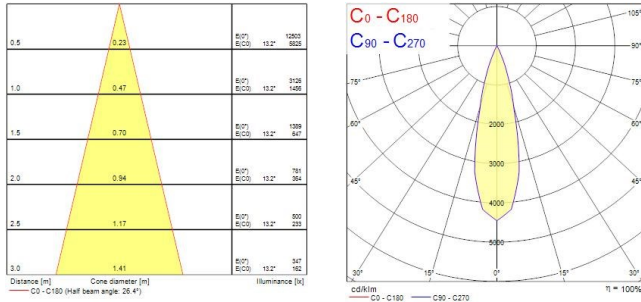

Myriad Adjustable Round - Black with White bezel MYRIAD ADJ ROUND BLACK 3000K DALI WHITE BEZ 2056217

TECHNICAL DRAWINGS