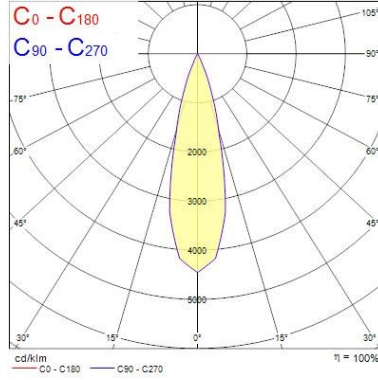

### Optical data

Fixture luminous flux (lm)	702
Luminaire efficacy (lm/W)	70
LOR (%)	100
Colour temperature (K)	3000
Light colour	Warm White
CRI (Ra)	90
Colour Variation Initial (SDCM)	SDCM3
Adjustable chromaticity	N
Photobiological Risk Group	RG1

### Physical data

Housing colour	Black
IP rating	IP20
IK rating	IK02
Nominal Product Width (mm)	76
Max. Lamp Diameter (mm) - D	90
Weight (kg)	0.38
Recessed Depth (mm)	115

Distance [m]      Cone diameter [m]      Illuminance [lx]

— C0 - C180 (Half beam angle: 26.4°)