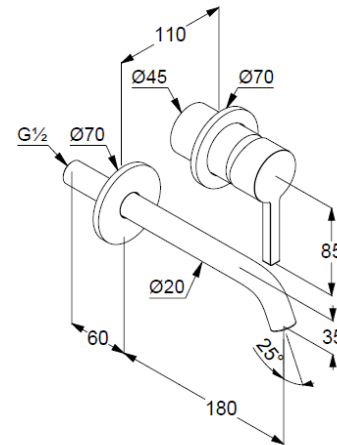

single lever mixer

trim set without pre-installation set

for pre-installation set KLUDI Ref.: 38242

solid lever, metal

aerator, S-Pointer M18,5 PCA

flow rate at 3 bar 4,5 l/min.

fixed spout

EU taxonomy: max. 6 l/min. -

Substantial Contribution (SC) possible

Produktabbildung/ Product picture

Maßzeichnung/ Dimensional drawing

Durchfluss/ Flow rate